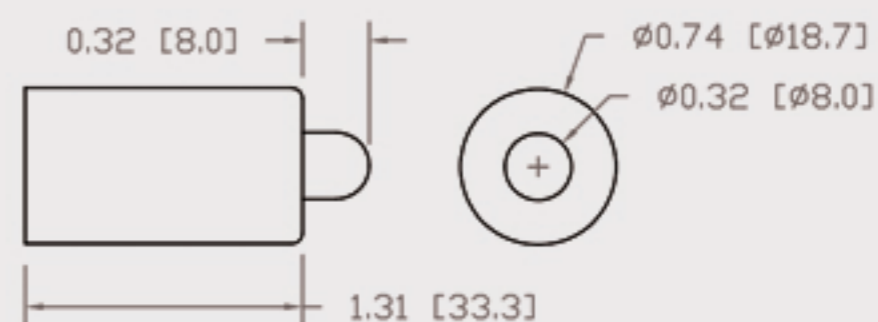

Technical Data Sheets

CUREUV Part No: **192417**

Lamp Type: G36T5L

(A) Total Length: 843mm

(B) Arc Length: 765 mm

(C) Lamp Quartz Diameter : 15 mm

Operating Current: 0.425

Lamp Voltage: 115

Lamp Wattage: 39

Peak UV Output: 253.7nm

Glass Type: Non Ozone

Output UVC Watts: 13

Output uW/cm² @ 1m:

Rated Life (hrs): 10,000

Lot Number: _____

Ignition and Seal Certification: _____