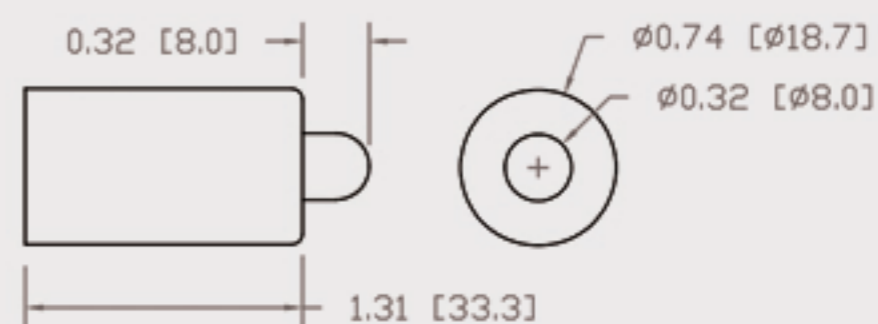

Technical Data Sheets

CUREUV Part No: **192417**

Lamp Type: G36T5L

(A) Total Length: 843mm

(B) Arc Length: 765 mm

(C) Lamp Quartz Diameter : 15 mm

Operating Current: 0.425

Lamp Voltage: 115

Lamp Wattage: 39

Peak UV Output: 253.7nm

Glass Type: Non Ozone

Output UVC Watts: 13

Output uW/cm² @ 1m:

Rated Life (hrs): 10,000

Lot Number: _____

Ignition and Seal Certification: _____