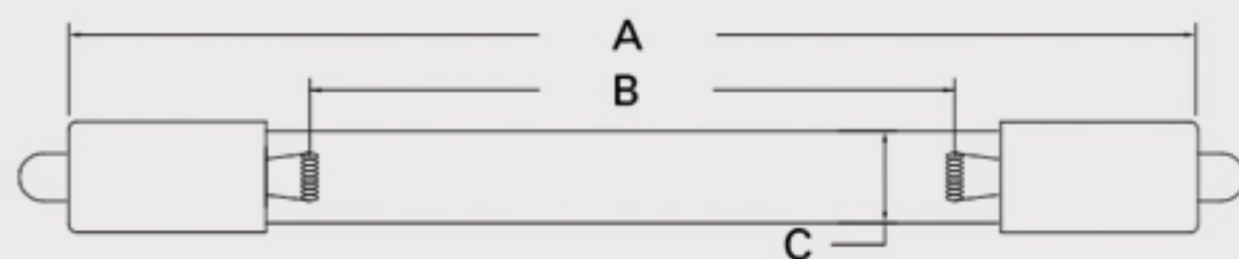

Technical Data Sheets

CUREUV Part No: **192417**

Lamp Type: G36T5L

(A) Total Length: 843mm

(B) Arc Length: 765 mm

(C) Lamp Quartz Diameter : 15 mm

Operating Current: 0.425

Lamp Voltage: 115

Lamp Wattage: 39

Peak UV Output: 253.7nm

Glass Type: Non Ozone

Output UVC Watts: 13

Output uW/cm² @ 1m:

Rated Life (hrs): 10,000

Lot Number: _____

Ignition and Seal Certification: _____