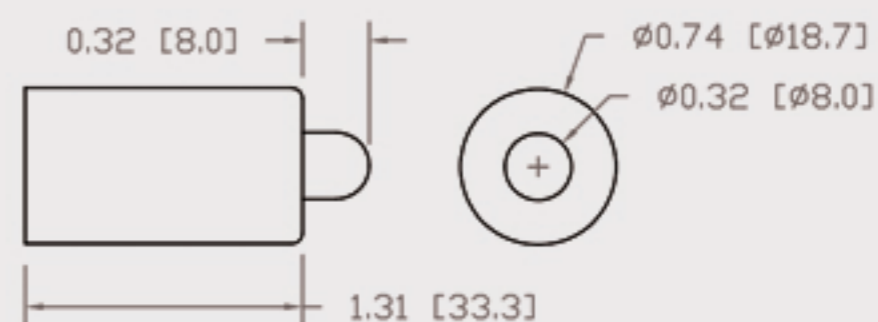

# Technical Data Sheets

CUREUV Part No: **192416**

Lamp Type: G36T5L

(A) Total Length: 843mm

(B) Arc Length: 765 mm

(C) Lamp Quartz Diameter : 15 mm

Operating Current: 0.425

Lamp Voltage: 115

Lamp Wattage: 39

Peak UV Output: 253.7nm

Glass Type: Non Ozone

Output UVC Watts: 13

Output uW/cm<sup>2</sup> @ 1m:

Rated Life (hrs): 10,000

Lot Number: \_\_\_\_\_

Ignition and Seal Certification: \_\_\_\_\_