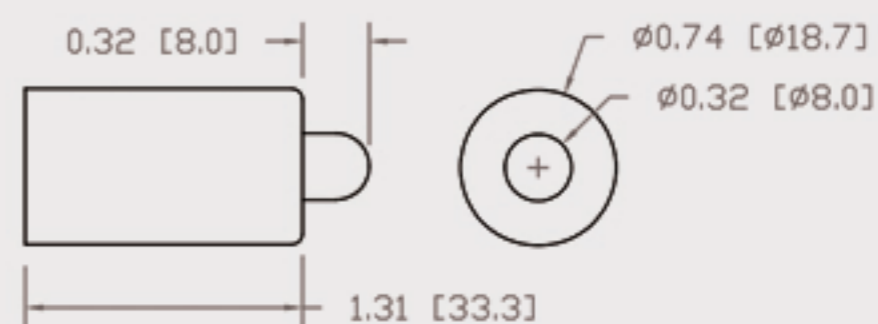

# Technical Data Sheets

CUREUV Part No: **192416**

Lamp Type: G36T5L

(A) Total Length: 843mm

(B) Arc Length: 765 mm

(C) Lamp Quartz Diameter : 15 mm

Operating Current: 0.425

Lamp Voltage: 115

Lamp Wattage: 39

Peak UV Output: 253.7nm

Glass Type: Non Ozone

Output UVC Watts: 13

Output uW/cm<sup>2</sup> @ 1m:

Rated Life (hrs): 10,000

Lot Number: \_\_\_\_\_

Ignition and Seal Certification: \_\_\_\_\_