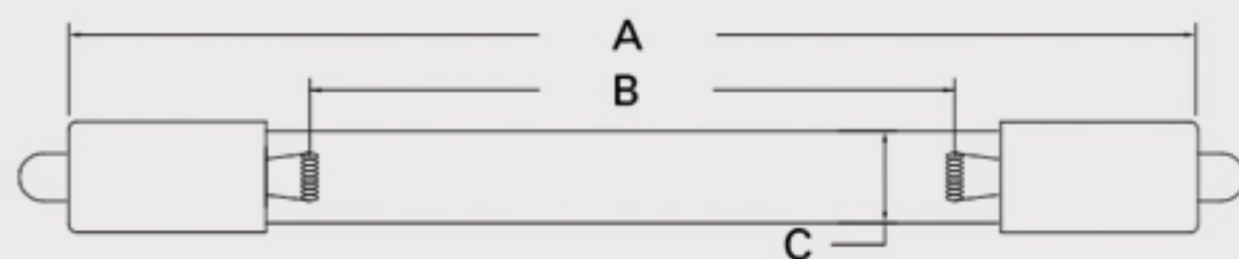

# Technical Data Sheets

CUREUV Part No: **192416**

Lamp Type: G36T5L

(A) Total Length: 843mm

(B) Arc Length: 765 mm

(C) Lamp Quartz Diameter : 15 mm

Operating Current: 0.425

Lamp Voltage: 115

Lamp Wattage: 39

Peak UV Output: 253.7nm

Glass Type: Non Ozone

Output UVC Watts: 13

Output uW/cm<sup>2</sup> @ 1m:

Rated Life (hrs): 10,000

Lot Number: \_\_\_\_\_

Ignition and Seal Certification: \_\_\_\_\_