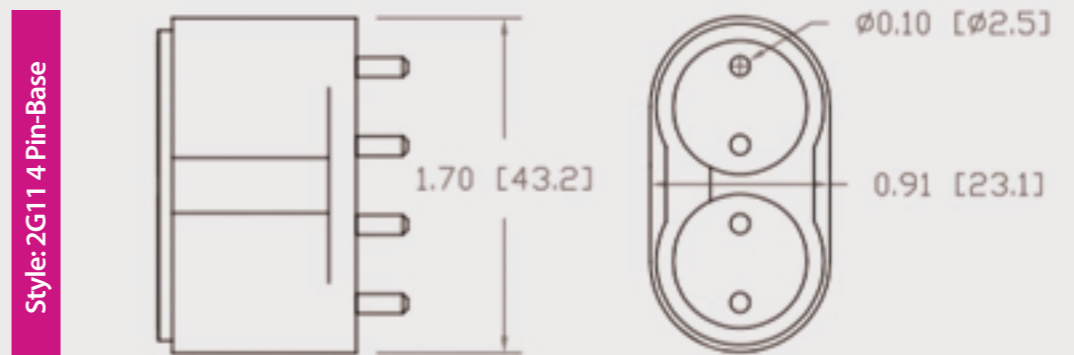

Technical Data Sheet

CUREUV Part No: 192195

Lamp Type: TUV-PL-L55W

(A) Total Length:	535mm
(B) Arc Length:	490 mm
(C) Lamp Quartz Diameter :	17mm Twin Tube

Operating Current:	540mA
Lamp Voltage:	103
Lamp Wattage:	55

Peak UV Output:	253.7nm
Glass Type:	Non Ozone

Output UVC Watts:	17
Output uW/cm ² @ 1m:	
Rated Life (hrs):	10,000

Lot Number: _____

Ignition and Seal Certification: _____

Test Operator: _____ Date: _____