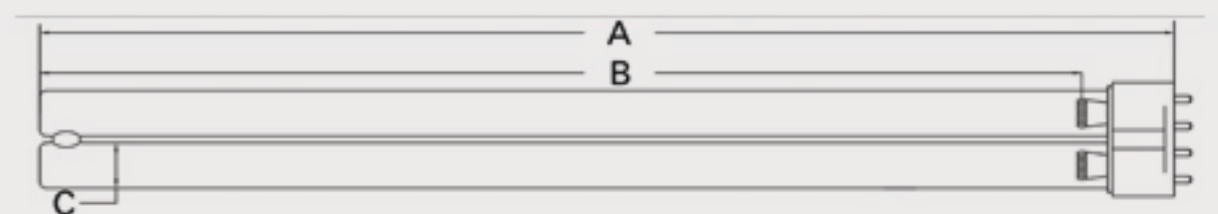

Technical Data Sheet

CUREUV Part No: 192195

Lamp Type: TUV-PL-L55W

(A) Total Length:	535mm
(B) Arc Length:	490 mm
(C) Lamp Quartz Diameter :	17mm Twin Tube

Operating Current:	540mA
Lamp Voltage:	103
Lamp Wattage:	55

Peak UV Output:	253.7nm
Glass Type:	Non Ozone

Output UVC Watts:	17
Output uW/cm ² @ 1m:	
Rated Life (hrs):	10,000

Lot Number: _____

Ignition and Seal Certification: _____

Test Operator: _____ Date: _____