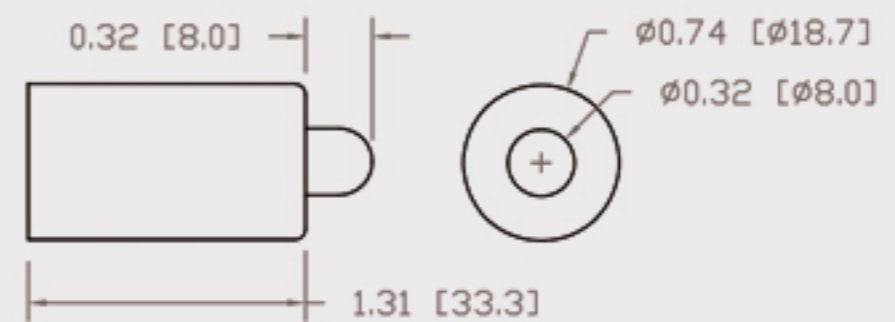

Technical Data Sheet

CUREUV Part No: **192148**

Lamp Type: TTG-64

(A) Total Length: 1555mm

(B) Arc Length: 1490 mm

(C) Lamp Quartz Diameter : 15 mm

Operating Current: 450mA

Lamp Voltage: 175

Lamp Wattage: 75

Peak UV Output: 253.7nm

Glass Type: Non Ozone

Output UVC Watts: 30

Output $\mu\text{W}/\text{cm}^2$ @ 1m: 260

Rated Life (hrs): 10,000

Lot Number: _____

Ignition and Seal Certification: _____