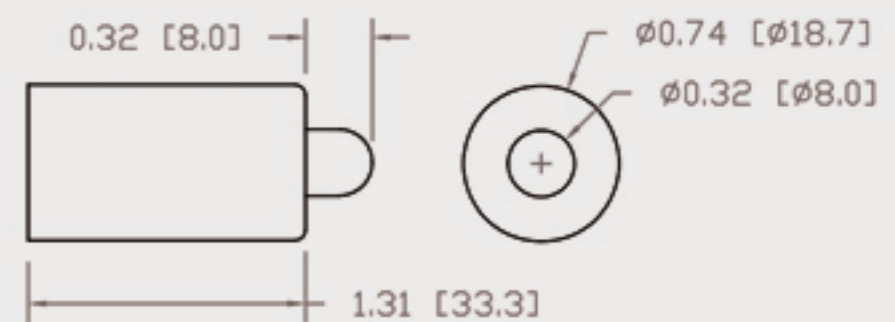

Technical Data Sheet

CUREUV Part No: **192148**

Lamp Type: TTG-64

(A) Total Length: 1555mm

(B) Arc Length: 1490 mm

(C) Lamp Quartz Diameter : 15 mm

Operating Current: 450mA

Lamp Voltage: 175

Lamp Wattage: 75

Peak UV Output: 253.7nm

Glass Type: Non Ozone

Output UVC Watts: 30

Output $\mu\text{W}/\text{cm}^2$ @ 1m: 260

Rated Life (hrs): 10,000

Lot Number: _____

Ignition and Seal Certification: _____