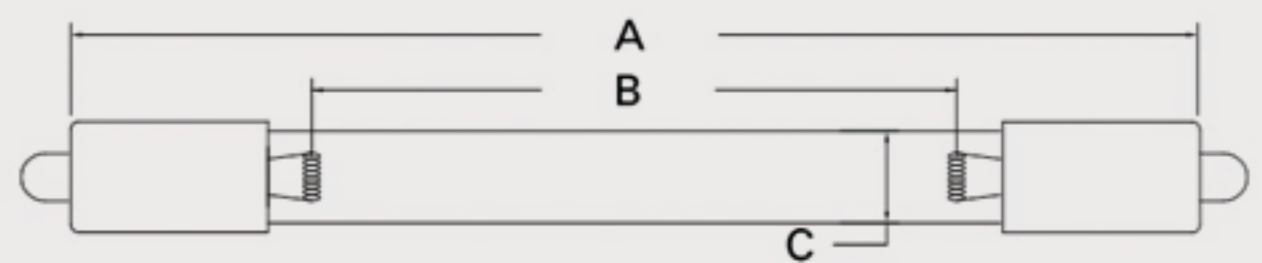

Technical Data Sheet

CUREUV Part No: **192148**

Lamp Type: TTG-64

(A) Total Length: 1555mm

(B) Arc Length: 1490 mm

(C) Lamp Quartz Diameter : 15 mm

Operating Current: 450mA

Lamp Voltage: 175

Lamp Wattage: 75

Peak UV Output: 253.7nm

Glass Type: Non Ozone

Output UVC Watts: 30

Output $\mu\text{W}/\text{cm}^2$ @ 1m: 260

Rated Life (hrs): 10,000

Lot Number: _____

Ignition and Seal Certification: _____