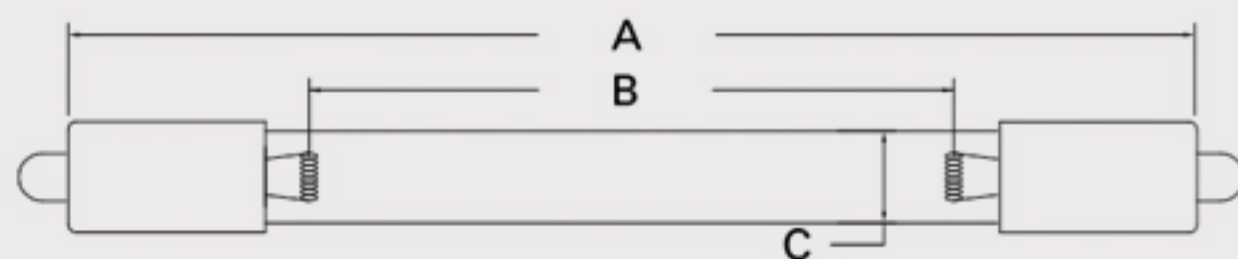

Technical Data Sheets

CUREUV Part No: **192022**

Lamp Type: G36T5L

(A) Total Length: 843mm

(B) Arc Length: 765 mm

(C) Lamp Quartz Diameter : 15 mm

Operating Current: 0.425

Lamp Voltage: 115

Lamp Wattage: 39

Peak UV Output: 253.7nm

Glass Type: Non Ozone

Output UVC Watts: 13

Output uW/cm² @ 1m:

Rated Life (hrs): 10,000

Lot Number: _____

Ignition and Seal Certification: _____