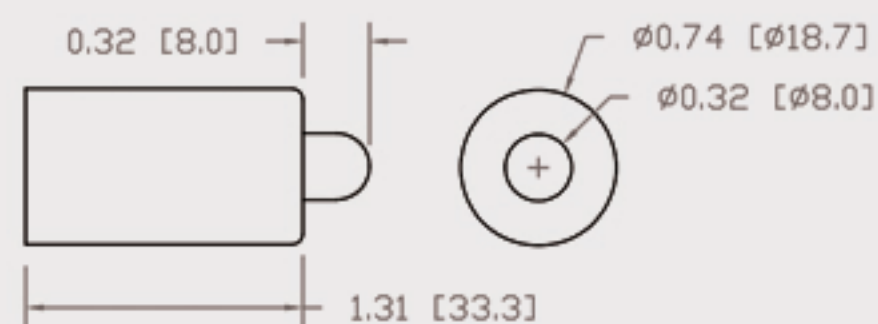

Technical Data Sheets

CUREUV Part No: **192022**

Lamp Type: G36T5L

(A) Total Length: 843mm

(B) Arc Length: 765 mm

(C) Lamp Quartz Diameter : 15 mm

Operating Current: 0.425

Lamp Voltage: 115

Lamp Wattage: 39

Peak UV Output: 253.7nm

Glass Type: Non Ozone

Output UVC Watts: 13

Output uW/cm² @ 1m:

Rated Life (hrs): 10,000

Lot Number: _____

Ignition and Seal Certification: _____