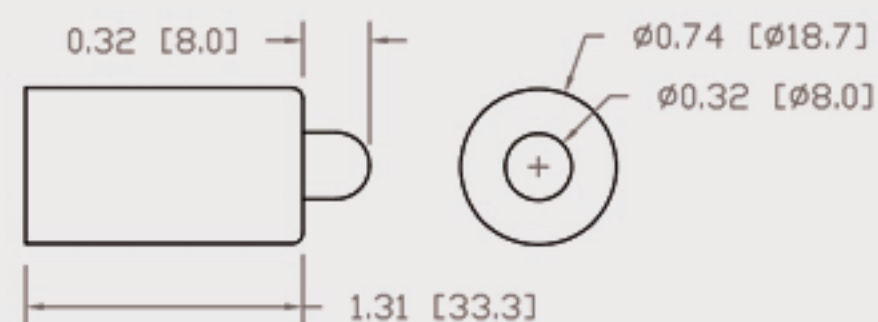

Technical Data Sheets

CUREUV Part No: **192022**

Lamp Type: G36T5L

(A) Total Length: 843mm

(B) Arc Length: 765 mm

(C) Lamp Quartz Diameter : 15 mm

Operating Current: 0.425

Lamp Voltage: 115

Lamp Wattage: 39

Peak UV Output: 253.7nm

Glass Type: Non Ozone

Output UVC Watts: 13

Output uW/cm² @ 1m:

Rated Life (hrs): 10,000

Lot Number: _____

Ignition and Seal Certification: _____