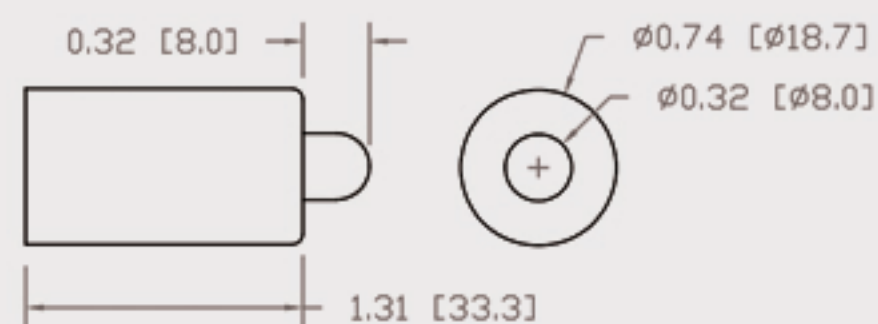

Technical Data Sheets

CUREUV Part No: **192021**

Lamp Type: G36T5L

(A) Total Length: 843mm

(B) Arc Length: 765 mm

(C) Lamp Quartz Diameter : 15 mm

Operating Current: 0.425

Lamp Voltage: 115

Lamp Wattage: 39

Peak UV Output: 253.7nm

Glass Type: Non Ozone

Output UVC Watts: 13

Output $\mu\text{W}/\text{cm}^2$ @ 1m:

Rated Life (hrs): 10,000

Lot Number: _____

Ignition and Seal Certification: _____