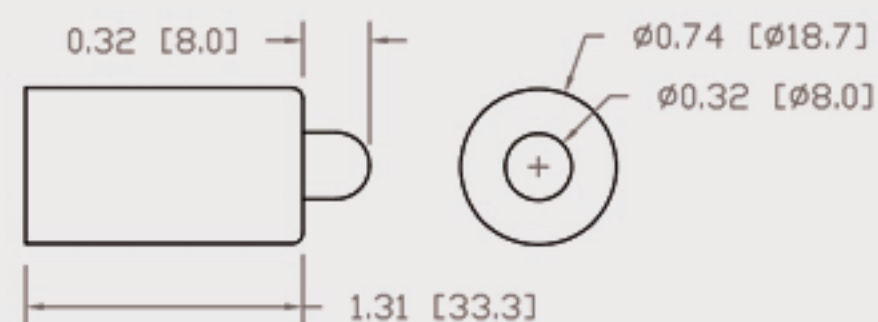

Technical Data Sheets

CUREUV Part No: **192021**

Lamp Type: G36T5L

(A) Total Length: 843mm

(B) Arc Length: 765 mm

(C) Lamp Quartz Diameter : 15 mm

Operating Current: 0.425

Lamp Voltage: 115

Lamp Wattage: 39

Peak UV Output: 253.7nm

Glass Type: Non Ozone

Output UVC Watts: 13

Output $\mu\text{W}/\text{cm}^2$ @ 1m:

Rated Life (hrs): 10,000

Lot Number: _____

Ignition and Seal Certification: _____