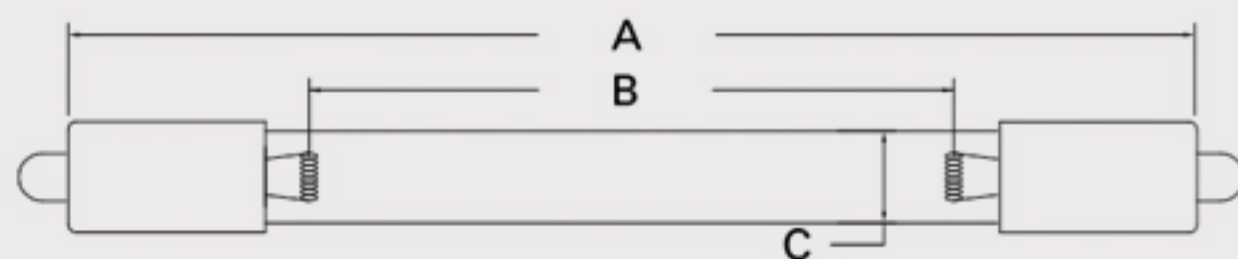

Technical Data Sheets

CUREUV Part No: **192021**

Lamp Type: G36T5L

(A) Total Length: 843mm

(B) Arc Length: 765 mm

(C) Lamp Quartz Diameter : 15 mm

Operating Current: 0.425

Lamp Voltage: 115

Lamp Wattage: 39

Peak UV Output: 253.7nm

Glass Type: Non Ozone

Output UVC Watts: 13

Output $\mu\text{W}/\text{cm}^2$ @ 1m:

Rated Life (hrs): 10,000

Lot Number: _____

Ignition and Seal Certification: _____