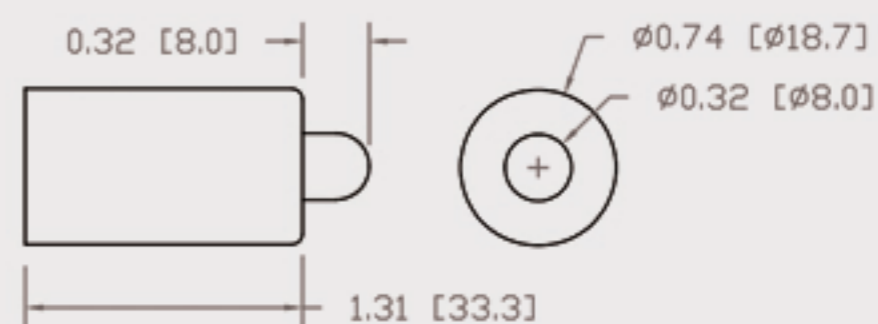

Technical Data Sheets

CUREUV Part No: 192020

Lamp Type: G36T5L

(A) Total Length: 843mm

(B) Arc Length: 765 mm

(C) Lamp Quartz Diameter : 15 mm

Operating Current: 0.425

Lamp Voltage: 115

Lamp Wattage: 39

Peak UV Output: 253.7nm

Glass Type: Non Ozone

Output UVC Watts: 13

Output $\mu\text{W}/\text{cm}^2$ @ 1m:

Rated Life (hrs): 10,000

Lot Number: _____

Ignition and Seal Certification: _____