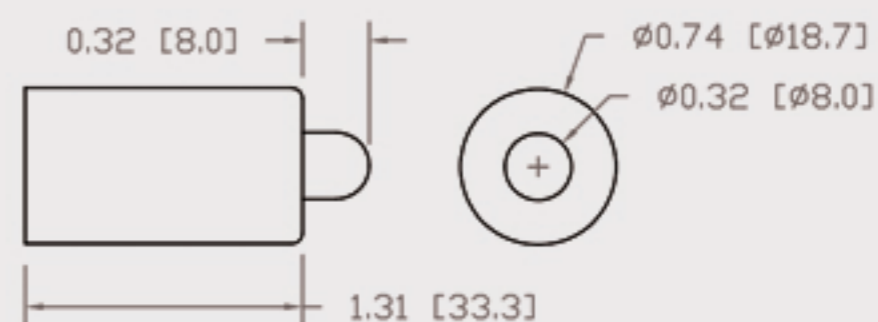

Technical Data Sheets

CUREUV Part No: 192020

Lamp Type: G36T5L

(A) Total Length: 843mm

(B) Arc Length: 765 mm

(C) Lamp Quartz Diameter : 15 mm

Operating Current: 0.425

Lamp Voltage: 115

Lamp Wattage: 39

Peak UV Output: 253.7nm

Glass Type: Non Ozone

Output UVC Watts: 13

Output $\mu\text{W}/\text{cm}^2$ @ 1m:

Rated Life (hrs): 10,000

Lot Number: _____

Ignition and Seal Certification: _____