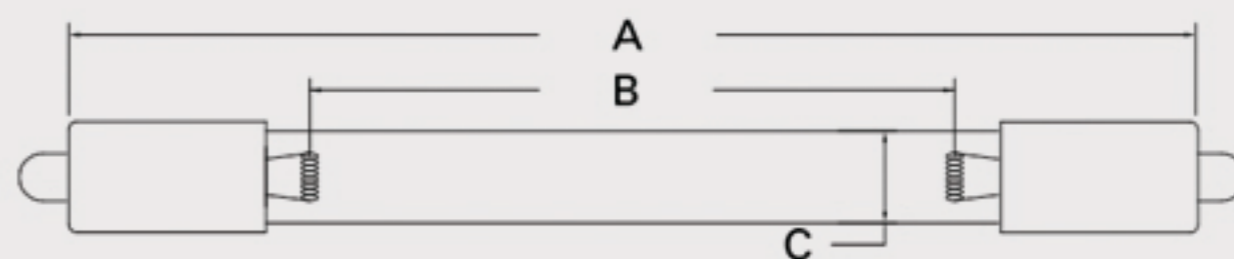

Technical Data Sheets

CUREUV Part No: 192020

Lamp Type: G36T5L

(A) Total Length: 843mm

(B) Arc Length: 765 mm

(C) Lamp Quartz Diameter : 15 mm

Operating Current: 0.425

Lamp Voltage: 115

Lamp Wattage: 39

Peak UV Output: 253.7nm

Glass Type: Non Ozone

Output UVC Watts: 13

Output $\mu\text{W}/\text{cm}^2$ @ 1m:

Rated Life (hrs): 10,000

Lot Number: _____

Ignition and Seal Certification: _____