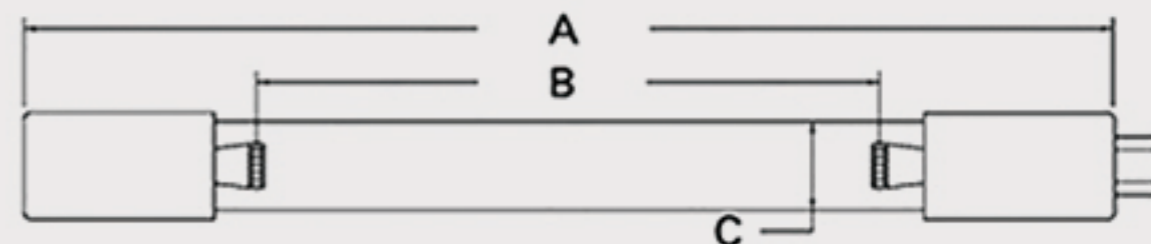

Technical Data Sheets

CUREUV Part No: **192003**

(A) Total Length: 436 mm

(B) Arc Length: 350 mm

(C) Lamp Quartz Diameter : 15 mm

Operating Current: 800mA

Lamp Voltage:

Lamp Wattage: 48

Peak UV Output: 253.7nm

Glass Type: Non Ozone

Output UVC Watts: 13

Output uW/cm² @ 1m: 120

Rated Life (hrs): 10,000

Style: 4 Pin

Style: No Hole Base

Lot Number: _____