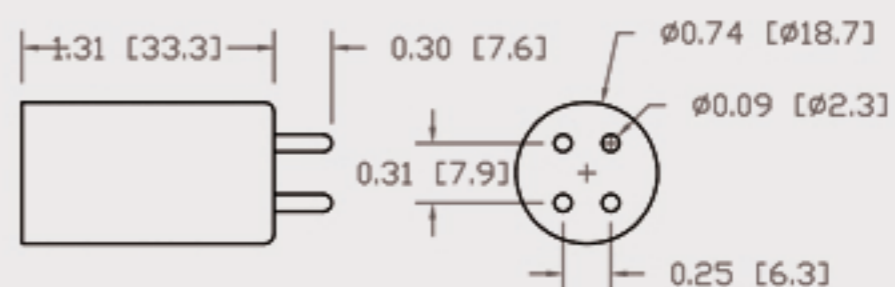

Technical Data Sheets

CUREUV Part No: **192003**

(A) Total Length: 436 mm

(B) Arc Length: 350 mm

(C) Lamp Quartz Diameter : 15 mm

Operating Current: 800mA

Lamp Voltage:

Lamp Wattage: 48

Peak UV Output: 253.7nm

Glass Type: Non Ozone

Output UVC Watts: 13

Output uW/cm² @ 1m: 120

Rated Life (hrs): 10,000

Style: 4 Pin

Style: No Hole Base

Lot Number: _____