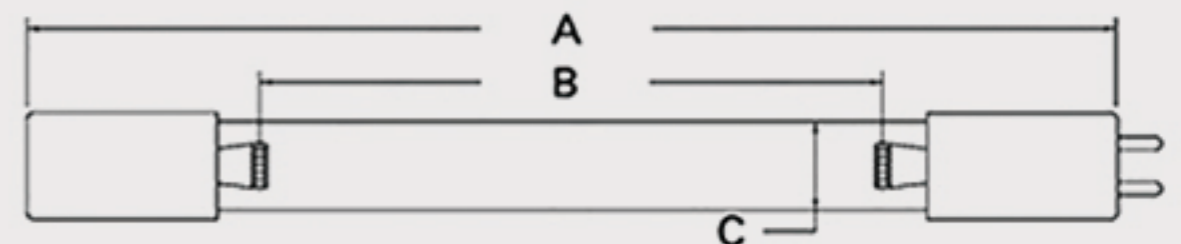

# Technical Data Sheets

CUREUV Part No: **192002**

(A) Total Length: 436 mm

(B) Arc Length: 350 mm

(C) Lamp Quartz Diameter : 15 mm

Operating Current: 800mA

Lamp Voltage:

Lamp Wattage: 48

Peak UV Output: 253.7nm

Glass Type: Non Ozone

Output UVC Watts: 13

Output  $\mu\text{W}/\text{cm}^2$  @ 1m: 120

Rated Life (hrs): 10,000

Style: 4 Pin

Style: No Hole Base

Lot Number: \_\_\_\_\_