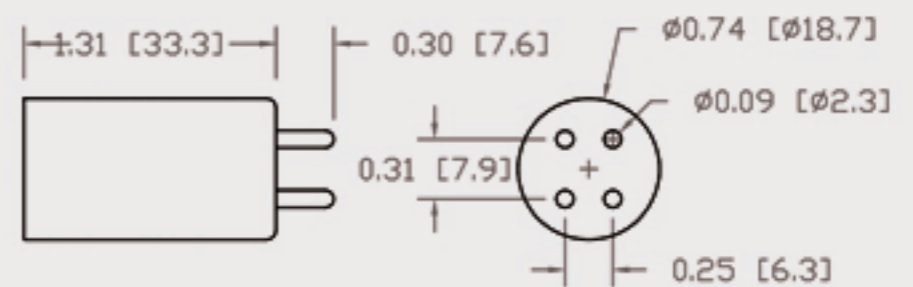

# Technical Data Sheets

CUREUV Part No: **192002**

(A) Total Length: 436 mm

(B) Arc Length: 350 mm

(C) Lamp Quartz Diameter : 15 mm

Operating Current: 800mA

Lamp Voltage:

Lamp Wattage: 48

Peak UV Output: 253.7nm

Glass Type: Non Ozone

Output UVC Watts: 13

Output  $\mu\text{W}/\text{cm}^2$  @ 1m: 120

Rated Life (hrs): 10,000

Style: 4 Pin

Style: No Hole Base

Lot Number: \_\_\_\_\_