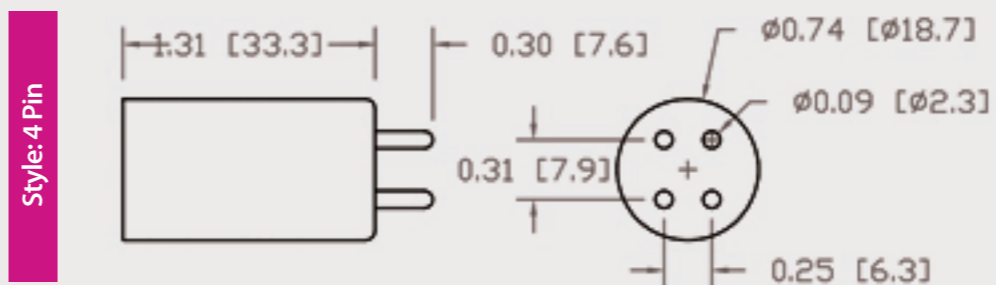

Technical Data Sheets

CUREUV Part No: **191998**

(A) Total Length: 357mm

(B) Arc Length: 275 mm

(C) Lamp Quartz Diameter : 15 mm

Operating Current: 320mA

Lamp Voltage: 56

Lamp Wattage: 16

Peak UV Output: 253.7nm

Glass Type: Non Ozone

Output UVC Watts:

Output $\mu\text{W}/\text{cm}^2$ @ 1m:

Rated Life (hrs): 10,000

Lot Number: _____

Ignition and Seal Certification: _____

Test Operator: _____ Date: _____