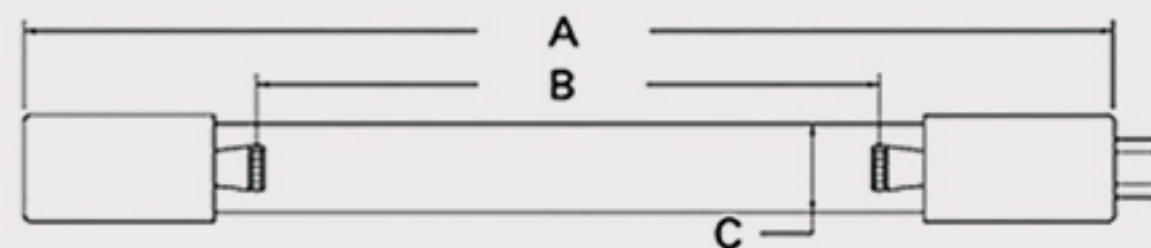

Technical Data Sheets

CUREUV Part No: **191998**

(A) Total Length: 357mm

(B) Arc Length: 275 mm

(C) Lamp Quartz Diameter : 15 mm

Operating Current: 320mA

Lamp Voltage: 56

Lamp Wattage: 16

Peak UV Output: 253.7nm

Glass Type: Non Ozone

Output UVC Watts:

Output $\mu\text{W}/\text{cm}^2$ @ 1m:

Rated Life (hrs): 10,000

Lot Number: _____

Ignition and Seal Certification: _____

Test Operator: _____ Date: _____