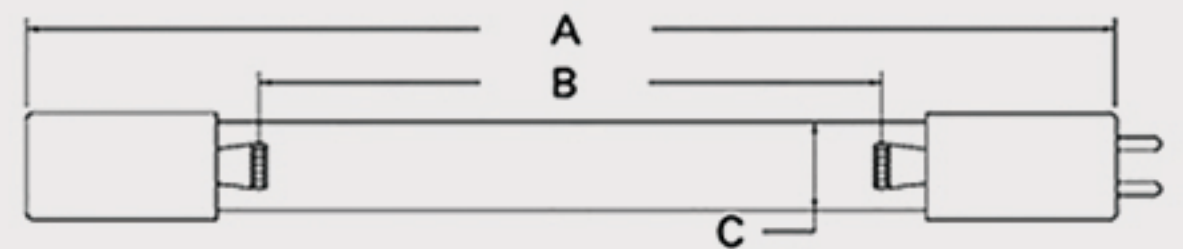

Technical Data Sheets

CUREUV Part No: 191997

(A) Total Length: 357mm

(B) Arc Length: 275 mm

(C) Lamp Quartz Diameter : 15 mm

Operating Current: 320mA

Lamp Voltage: 56

Lamp Wattage: 16

Peak UV Output: 253.7nm

Glass Type: Non Ozone

Output UVC Watts:

Output $\mu\text{W}/\text{cm}^2$ @ 1m:

Rated Life (hrs): 10,000

Style: 4 Pin

Style: No Hole Base

Lot Number: _____