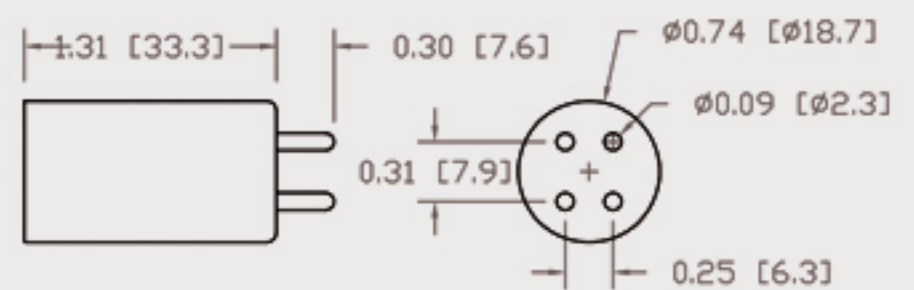

Technical Data Sheets

CUREUV Part No: 191997

(A) Total Length: 357mm

(B) Arc Length: 275 mm

(C) Lamp Quartz Diameter : 15 mm

Operating Current: 320mA

Lamp Voltage: 56

Lamp Wattage: 16

Peak UV Output: 253.7nm

Glass Type: Non Ozone

Output UVC Watts:

Output $\mu\text{W}/\text{cm}^2$ @ 1m:

Rated Life (hrs): 10,000

Style: 4 Pin

Style: No Hole Base

Lot Number: _____