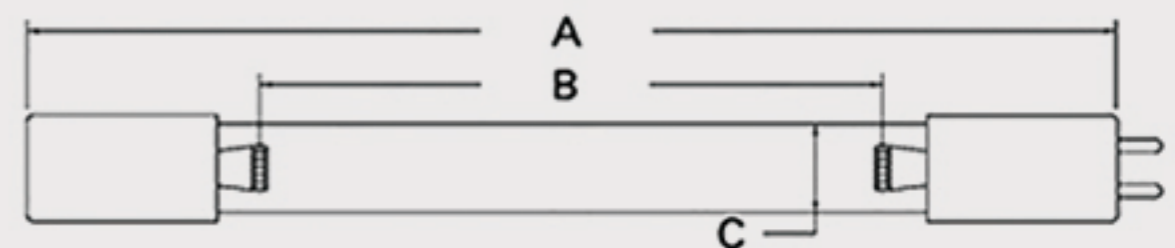

Technical Data Sheets

CUREUV Part No: 191996

(A) Total Length: 357mm

(B) Arc Length: 275 mm

(C) Lamp Quartz Diameter : 15 mm

Operating Current: 320mA

Lamp Voltage: 56

Lamp Wattage: 16

Peak UV Output: 253.7nm

Glass Type: Non Ozone

Output UVC Watts:

Output $\mu\text{W}/\text{cm}^2$ @ 1m:

Rated Life (hrs): 10,000

Style: 4 Pin

Style: No Hole Base

Lot Number: _____