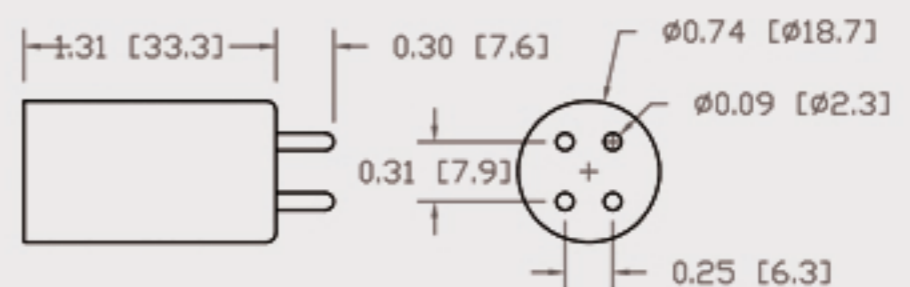

Technical Data Sheets

CUREUV Part No: 191996

(A) Total Length: 357mm

(B) Arc Length: 275 mm

(C) Lamp Quartz Diameter : 15 mm

Operating Current: 320mA

Lamp Voltage: 56

Lamp Wattage: 16

Peak UV Output: 253.7nm

Glass Type: Non Ozone

Output UVC Watts:

Output $\mu\text{W}/\text{cm}^2$ @ 1m:

Rated Life (hrs): 10,000

Style: 4 Pin

Style: No Hole Base

Lot Number: _____