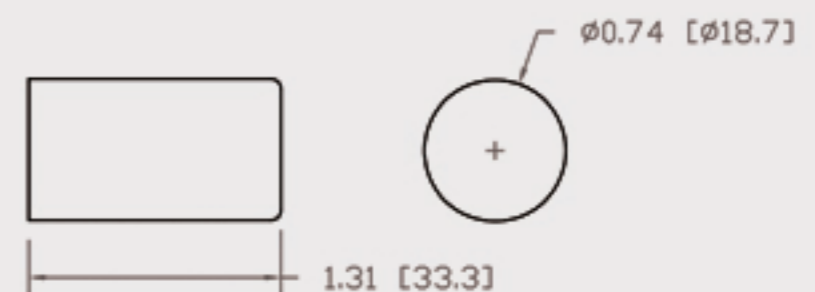

# Technical Data Sheets

CUREUV Part No: **191995**

(A) Total Length: 357mm

(B) Arc Length: 275 mm

(C) Lamp Quartz Diameter : 15 mm

Operating Current: 320mA

Lamp Voltage: 56

Lamp Wattage: 16

Peak UV Output: 253.7nm

Glass Type: Non Ozone

Output UVC Watts:

Output uW/cm<sup>2</sup> @ 1m:

Rated Life (hrs): 10,000

Style: 4 Pin

Style: No Hole Base

Lot Number: \_\_\_\_\_