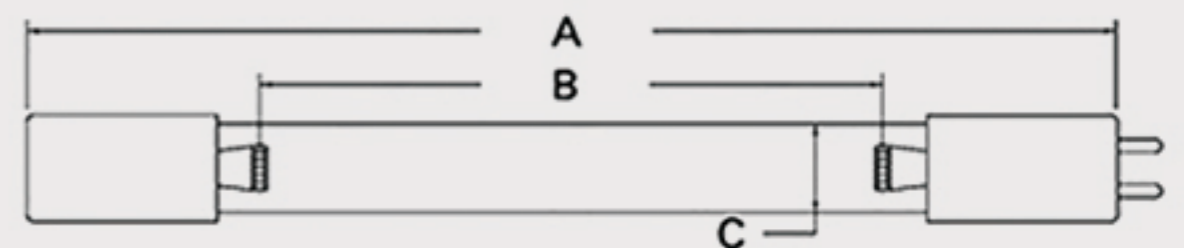

# Technical Data Sheets

CUREUV Part No: **191995**

(A) Total Length: 357mm

(B) Arc Length: 275 mm

(C) Lamp Quartz Diameter : 15 mm

Operating Current: 320mA

Lamp Voltage: 56

Lamp Wattage: 16

Peak UV Output: 253.7nm

Glass Type: Non Ozone

Output UVC Watts:

Output uW/cm<sup>2</sup> @ 1m:

Rated Life (hrs): 10,000

Style: 4 Pin

Style: No Hole Base

Lot Number: \_\_\_\_\_