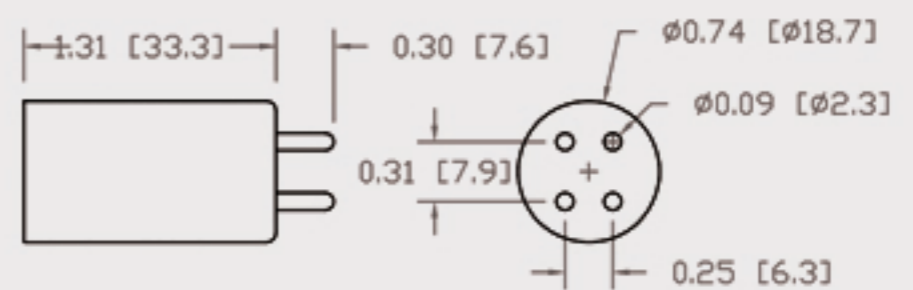

# Technical Data Sheets

CUREUV Part No: **191995**

(A) Total Length: 357mm

(B) Arc Length: 275 mm

(C) Lamp Quartz Diameter : 15 mm

Operating Current: 320mA

Lamp Voltage: 56

Lamp Wattage: 16

Peak UV Output: 253.7nm

Glass Type: Non Ozone

Output UVC Watts:

Output uW/cm<sup>2</sup> @ 1m:

Rated Life (hrs): 10,000

Style: 4 Pin

Style: No Hole Base

Lot Number: \_\_\_\_\_