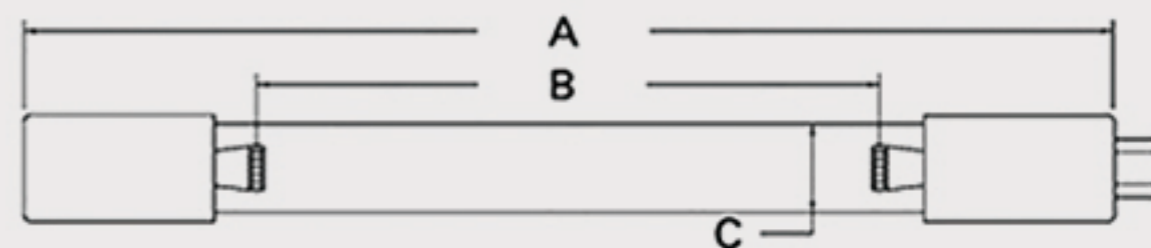

Technical Data Sheets

CUREUV Part No: **191994**

(A) Total Length: 357mm

(B) Arc Length: 275 mm

(C) Lamp Quartz Diameter : 15 mm

Operating Current: 320mA

Lamp Voltage: 56

Lamp Wattage: 16

Peak UV Output: 253.7nm

Glass Type: Non Ozone

Output UVC Watts:

Output $\mu\text{W}/\text{cm}^2$ @ 1m:

Rated Life (hrs): 10,000

Style: 4 Pin

Style: No Hole Base

Lot Number: _____