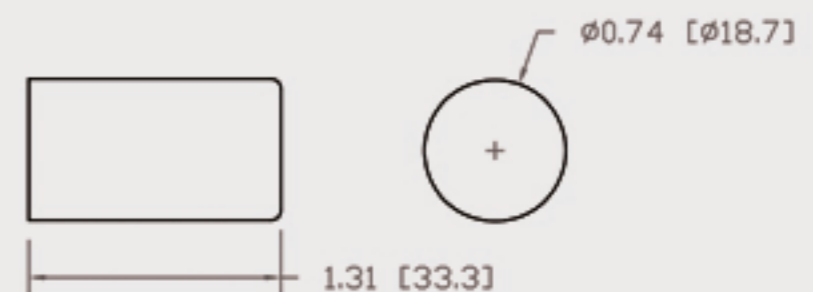

# Technical Data Sheets

CUREUV Part No: 191990

(A) Total Length: 357mm

(B) Arc Length: 275 mm

(C) Lamp Quartz Diameter : 15 mm

Operating Current: 320mA

Lamp Voltage: 56

Lamp Wattage: 16

Peak UV Output: 253.7nm

Glass Type: Non Ozone

Output UVC Watts:

Output  $\mu\text{W}/\text{cm}^2$  @ 1m:

Rated Life (hrs): 10,000

Style: 4 Pin

Style: No Hole Base

Lot Number: \_\_\_\_\_