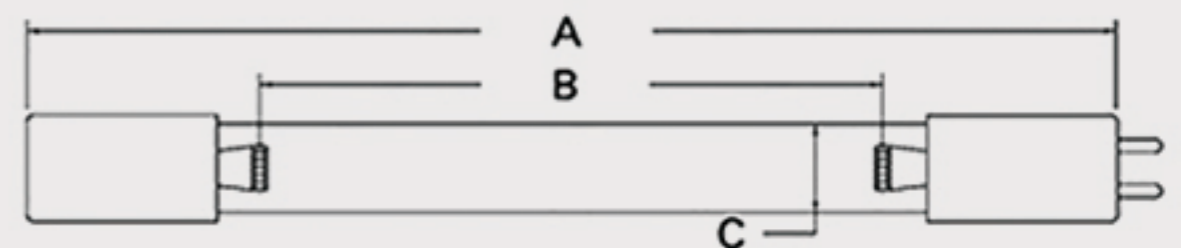

# Technical Data Sheets

CUREUV Part No: 191990

(A) Total Length: 357mm

(B) Arc Length: 275 mm

(C) Lamp Quartz Diameter : 15 mm

Operating Current: 320mA

Lamp Voltage: 56

Lamp Wattage: 16

Peak UV Output: 253.7nm

Glass Type: Non Ozone

Output UVC Watts:

Output  $\mu\text{W}/\text{cm}^2$  @ 1m:

Rated Life (hrs): 10,000

Style: 4 Pin

Style: No Hole Base

Lot Number: \_\_\_\_\_