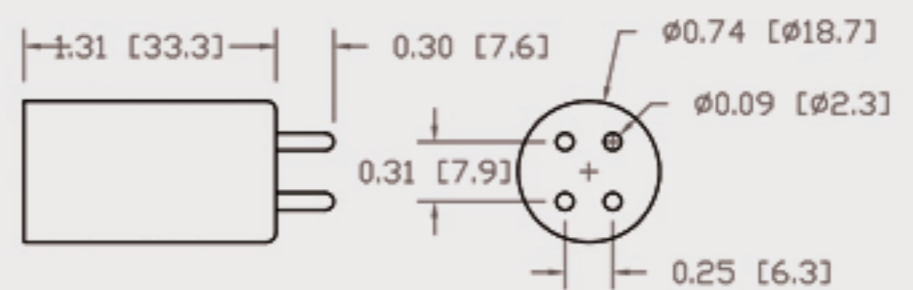

# Technical Data Sheets

CUREUV Part No: 191990

(A) Total Length: 357mm

(B) Arc Length: 275 mm

(C) Lamp Quartz Diameter : 15 mm

Operating Current: 320mA

Lamp Voltage: 56

Lamp Wattage: 16

Peak UV Output: 253.7nm

Glass Type: Non Ozone

Output UVC Watts:

Output  $\mu\text{W}/\text{cm}^2$  @ 1m:

Rated Life (hrs): 10,000

Style: 4 Pin

Style: No Hole Base

Lot Number: \_\_\_\_\_