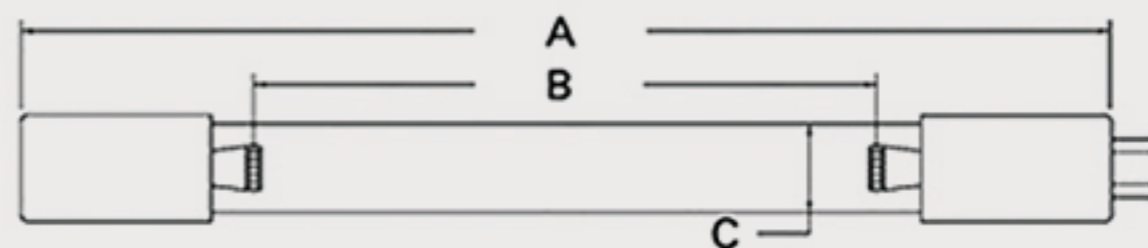

Technical Data Sheets

CUREUV Part No: **191977**

(A) Total Length: 357mm

(B) Arc Length: 275 mm

(C) Lamp Quartz Diameter : 15 mm

Operating Current: 320mA

Lamp Voltage: 56

Lamp Wattage: 16

Peak UV Output: 253.7nm

Glass Type: Non Ozone

Output UVC Watts:

Output uW/cm² @ 1m:

Rated Life (hrs): 10,000

Style: 4 Pin

Style: No Hole Base

Lot Number: _____