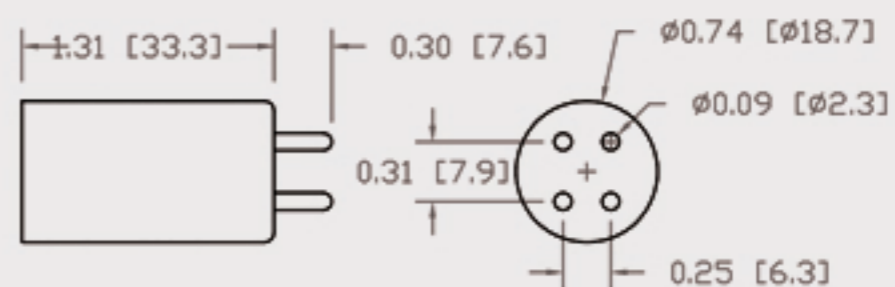

Technical Data Sheets

CUREUV Part No: **191977**

(A) Total Length: 357mm

(B) Arc Length: 275 mm

(C) Lamp Quartz Diameter : 15 mm

Operating Current: 320mA

Lamp Voltage: 56

Lamp Wattage: 16

Peak UV Output: 253.7nm

Glass Type: Non Ozone

Output UVC Watts:

Output uW/cm² @ 1m:

Rated Life (hrs): 10,000

Style: 4 Pin

Style: No Hole Base

Lot Number: _____