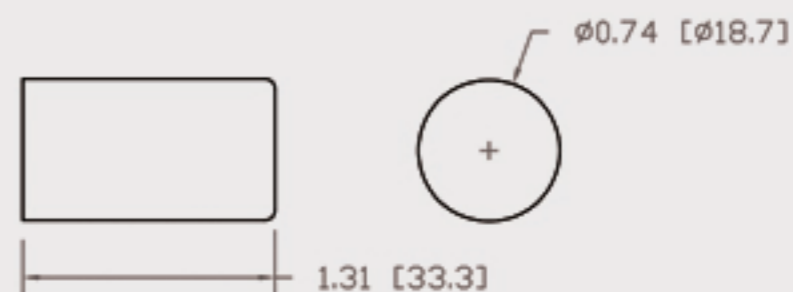

# Technical Data Sheets

CUREUV Part No: **191976**

(A) Total Length: 357mm

(B) Arc Length: 275 mm

(C) Lamp Quartz Diameter : 15 mm

Operating Current: 320mA

Lamp Voltage: 56

Lamp Wattage: 16

Peak UV Output: 253.7nm

Glass Type: Non Ozone

Output UVC Watts:

Output uW/cm<sup>2</sup> @ 1m:

Rated Life (hrs): 10,000

Style: 4 Pin

Style: No Hole Base

Lot Number: \_\_\_\_\_