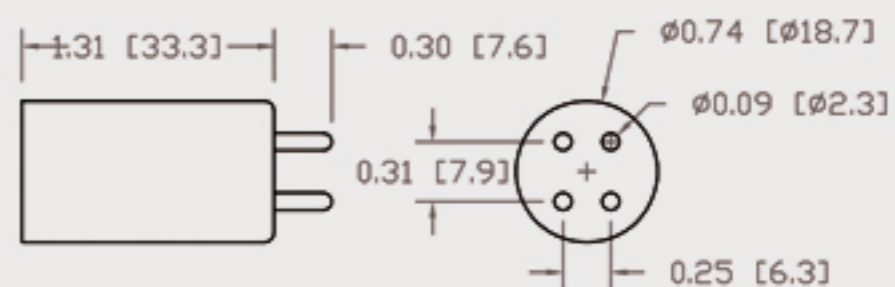

# Technical Data Sheets

CUREUV Part No: **191976**

(A) Total Length: 357mm

(B) Arc Length: 275 mm

(C) Lamp Quartz Diameter : 15 mm

Operating Current: 320mA

Lamp Voltage: 56

Lamp Wattage: 16

Peak UV Output: 253.7nm

Glass Type: Non Ozone

Output UVC Watts:

Output uW/cm<sup>2</sup> @ 1m:

Rated Life (hrs): 10,000

Style: 4 Pin

Style: No Hole Base

Lot Number: \_\_\_\_\_