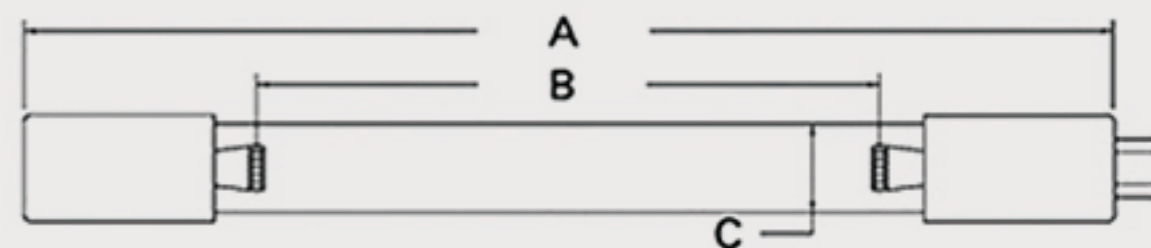

# Technical Data Sheets

CUREUV Part No: **191976**

(A) Total Length: 357mm

(B) Arc Length: 275 mm

(C) Lamp Quartz Diameter : 15 mm

Operating Current: 320mA

Lamp Voltage: 56

Lamp Wattage: 16

Peak UV Output: 253.7nm

Glass Type: Non Ozone

Output UVC Watts:

Output uW/cm<sup>2</sup> @ 1m:

Rated Life (hrs): 10,000

Style: 4 Pin

Style: No Hole Base

Lot Number: \_\_\_\_\_