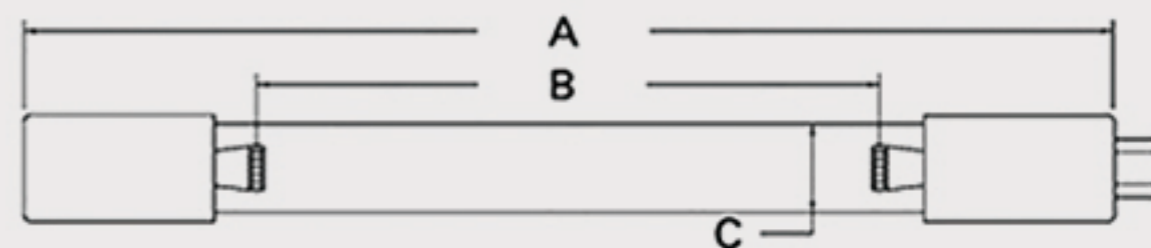

Technical Data Sheets

CUREUV Part No: **191910**

(A) Total Length: 450 mm

(B) Arc Length: 370 mm

(C) Lamp Quartz Diameter : 15 mm

Operating Current: 0.425

Lamp Voltage: 15.53

Lamp Wattage: 22

Peak UV Output: 253.7nm

Glass Type: Non Ozone

Output UVC Watts: 6.6

Output $\mu\text{W}/\text{cm}^2$ @ 1m: 62

Rated Life (hrs): 10,000

Style: 4 Pin

Style: No Hole Base

Lot Number: _____