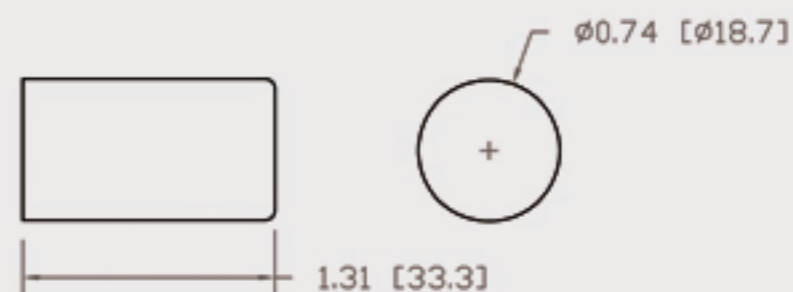

Technical Data Sheets

CUREUV Part No: **191910**

(A) Total Length: 450 mm

(B) Arc Length: 370 mm

(C) Lamp Quartz Diameter : 15 mm

Operating Current: 0.425

Lamp Voltage: 15.53

Lamp Wattage: 22

Peak UV Output: 253.7nm

Glass Type: Non Ozone

Output UVC Watts: 6.6

Output $\mu\text{W}/\text{cm}^2$ @ 1m: 62

Rated Life (hrs): 10,000

Style: 4 Pin

Style: No Hole Base

Lot Number: _____