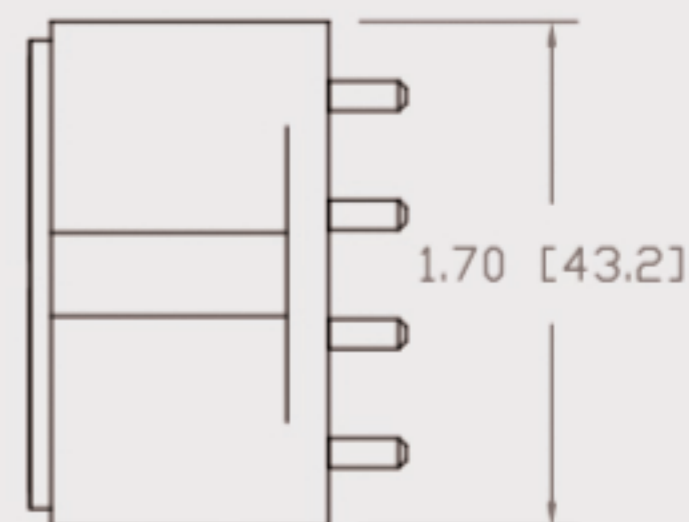

Technical Data Sheets

CUREUV Product No: **191906**

cureuv.com

YOUR UV LIGHT EXPERTS

Lamp Type: TUV-PL-L36W

(A) Total Length:	410mm
(B) Arc Length:	370 mm
(C) Lamp Quartz Diameter :	17mm Twin Tube

Operating Current:	440mA
Lamp Voltage:	105
Lamp Wattage:	36

Peak UV Output:	253.7nm
Glass Type:	Non Ozone

Output UVC Watts:	12
Output $\mu\text{W}/\text{cm}^2$ @ 1m:	
Rated Life (hrs):	10,000

Lot Number: _____

Ignition and Seal Certification: _____

Test Operator: _____ Date: _____