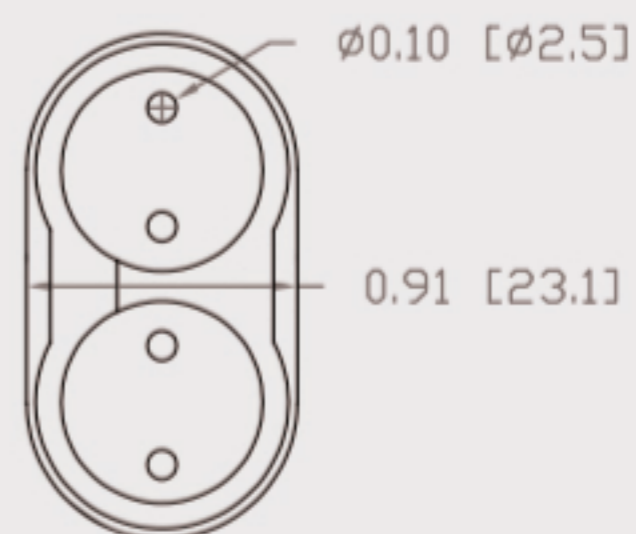

Technical Data Sheets

CUREUV Product No: **191906**

cureuv.com

YOUR UV LIGHT EXPERTS

Lamp Type: TUV-PL-L36W

(A) Total Length:	410mm
(B) Arc Length:	370 mm
(C) Lamp Quartz Diameter :	17mm Twin Tube

Operating Current:	440mA
Lamp Voltage:	105
Lamp Wattage:	36

Peak UV Output:	253.7nm
Glass Type:	Non Ozone

Output UVC Watts:	12
Output $\mu\text{W}/\text{cm}^2$ @ 1m:	
Rated Life (hrs):	10,000

Lot Number: _____

Ignition and Seal Certification: _____

Test Operator: _____ Date: _____