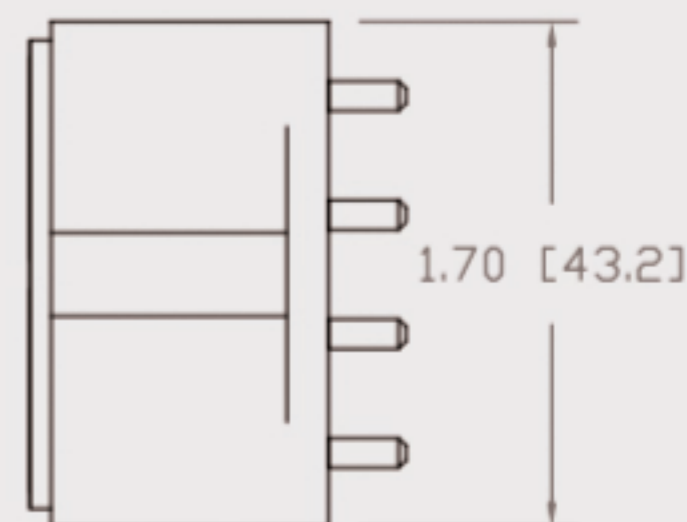

# Technical Data Sheets

CUREUV Product No: **191905**

**cureuv.com**

YOUR UV LIGHT EXPERTS

Lamp Type: TUV-PL-L36W

(A) Total Length:	410mm
(B) Arc Length:	370 mm
(C) Lamp Quartz Diameter :	17mm Twin Tube

Operating Current:	440mA
Lamp Voltage:	105
Lamp Wattage:	36

Peak UV Output: 253.7nm

Glass Type: Non Ozone

Output UVC Watts:	12
Output $\mu\text{W}/\text{cm}^2$ @ 1m:	
Rated Life (hrs):	10,000

Lot Number: \_\_\_\_\_

Ignition and Seal Certification: \_\_\_\_\_

Test Operator: \_\_\_\_\_ Date: \_\_\_\_\_