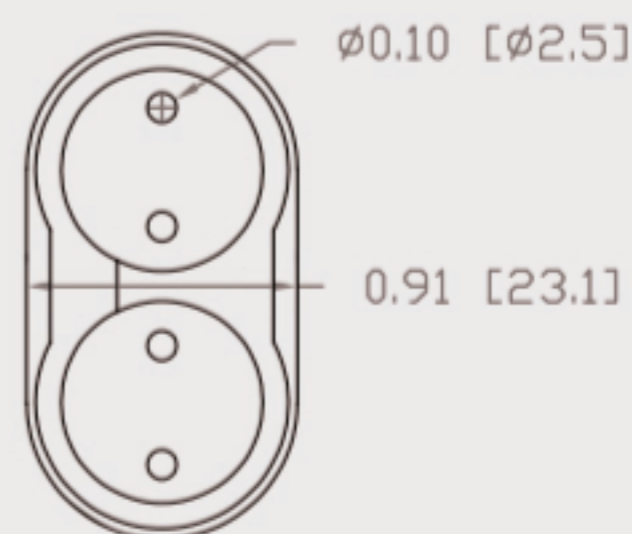

# Technical Data Sheets

CUREUV Product No: **191905**

**cureuv.com**

YOUR UV LIGHT EXPERTS

Lamp Type: TUV-PL-L36W

(A) Total Length:	410mm
(B) Arc Length:	370 mm
(C) Lamp Quartz Diameter :	17mm Twin Tube

Operating Current:	440mA
Lamp Voltage:	105
Lamp Wattage:	36

Peak UV Output: 253.7nm

Glass Type: Non Ozone

Output UVC Watts:	12
Output $\mu\text{W}/\text{cm}^2$ @ 1m:	
Rated Life (hrs):	10,000

Lot Number: \_\_\_\_\_

Ignition and Seal Certification: \_\_\_\_\_

Test Operator: \_\_\_\_\_ Date: \_\_\_\_\_