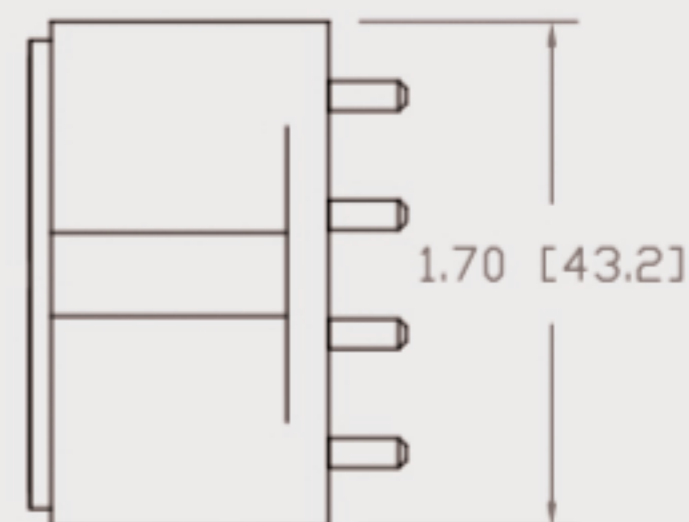

Technical Data Sheets

CUREUV Product No: **191903**

cureuv.com

YOUR UV LIGHT EXPERTS

Lamp Type: TUV-PL-L36W

(A) Total Length:	410mm
(B) Arc Length:	370 mm
(C) Lamp Quartz Diameter :	17mm Twin Tube

Operating Current: 440mA

Lamp Voltage: 105

Lamp Wattage: 36

Peak UV Output: 253.7nm

Glass Type: Non Ozone

Output UVC Watts: 12

Output $\mu\text{W}/\text{cm}^2$ @ 1m:

Rated Life (hrs): 10,000

Lot Number: _____