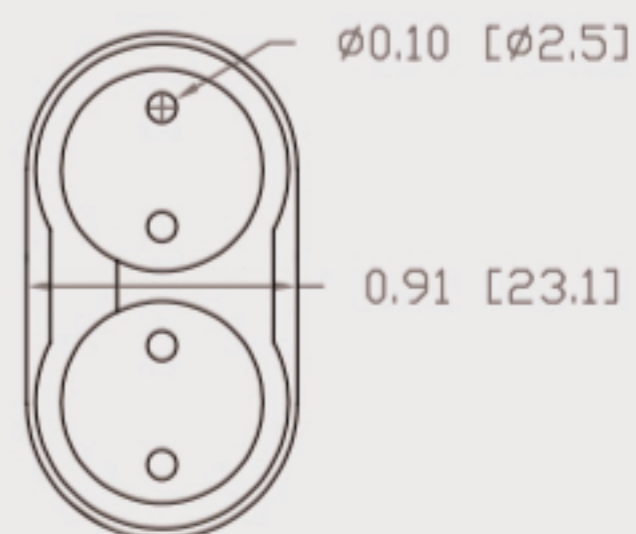

Technical Data Sheets

CUREUV Product No: **191903**

cureuv.com

YOUR UV LIGHT EXPERTS

Lamp Type: TUV-PL-L36W

(A) Total Length:	410mm
(B) Arc Length:	370 mm
(C) Lamp Quartz Diameter :	17mm Twin Tube

Operating Current: 440mA

Lamp Voltage: 105

Lamp Wattage: 36

Peak UV Output: 253.7nm

Glass Type: Non Ozone

Output UVC Watts: 12

Output $\mu\text{W}/\text{cm}^2$ @ 1m:

Rated Life (hrs): 10,000

Lot Number: _____