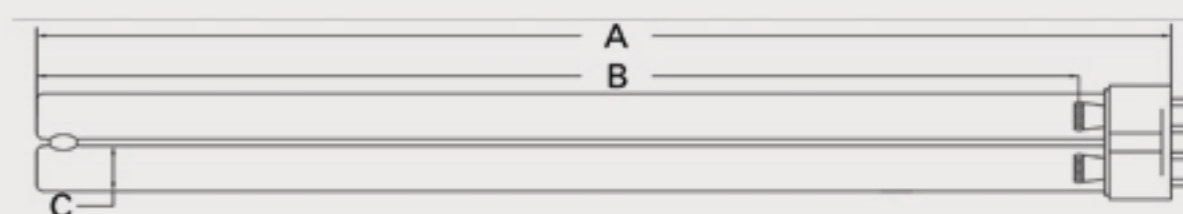

Technical Data Sheet

CUREUV Part No: 191902

Lamp Type: TUV-PL-L55W

(A) Total Length:	535mm
(B) Arc Length:	490 mm
(C) Lamp Quartz Diameter :	17mm Twin Tube

Operating Current:	540mA
Lamp Voltage:	103
Lamp Wattage:	55

Peak UV Output:	253.7nm
Glass Type:	Non Ozone

Output UVC Watts:	17
Output uW/cm ² @ 1m:	
Rated Life (hrs):	10,000

Lot Number: _____

Ignition and Seal Certification: _____

Test Operator: _____ Date: _____