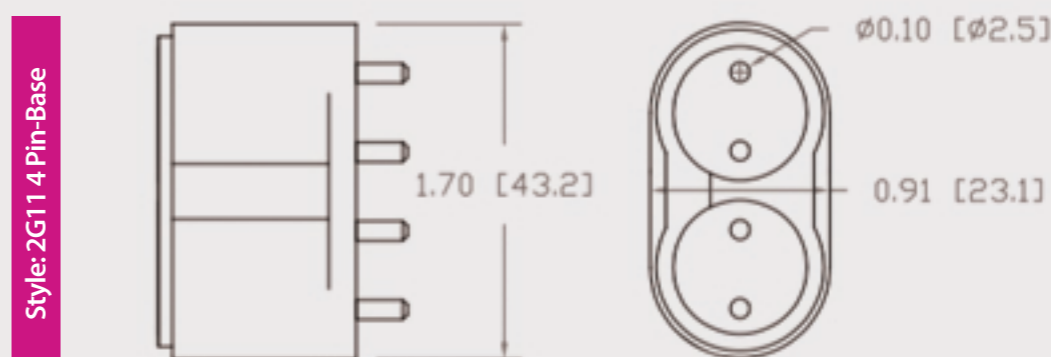

Technical Data Sheet

CUREUV Part No: 191902

Lamp Type: TUV-PL-L55W

(A) Total Length:	535mm
(B) Arc Length:	490 mm
(C) Lamp Quartz Diameter :	17mm Twin Tube

Operating Current:	540mA
Lamp Voltage:	103
Lamp Wattage:	55

Peak UV Output:	253.7nm
Glass Type:	Non Ozone

Output UVC Watts:	17
Output uW/cm ² @ 1m:	
Rated Life (hrs):	10,000

Lot Number: _____

Ignition and Seal Certification: _____

Test Operator: _____ Date: _____