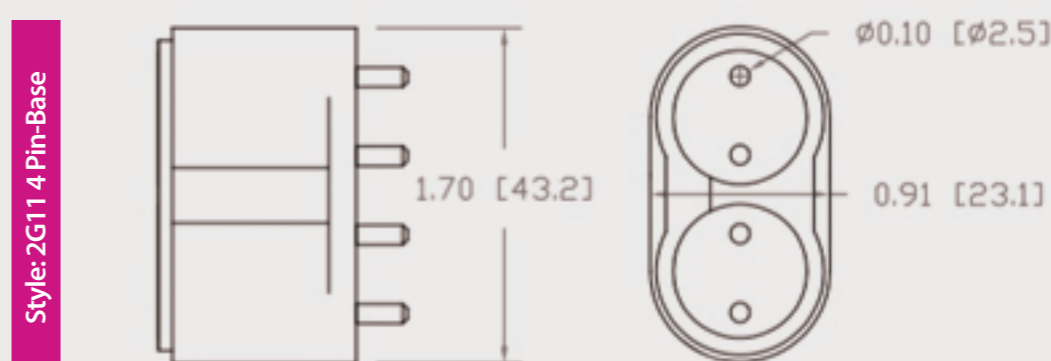

Technical Data Sheet

CUREUV Part No: 191901

Lamp Type: TUV-PL-L55W

(A) Total Length:	535mm
(B) Arc Length:	490 mm
(C) Lamp Quartz Diameter :	17mm Twin Tube

Operating Current:	540mA
Lamp Voltage:	103
Lamp Wattage:	55

Peak UV Output:	253.7nm
Glass Type:	Non Ozone

Output UVC Watts:	17
Output uW/cm ² @ 1m:	
Rated Life (hrs):	10,000

Lot Number: _____

Ignition and Seal Certification: _____

Test Operator: _____ Date: _____