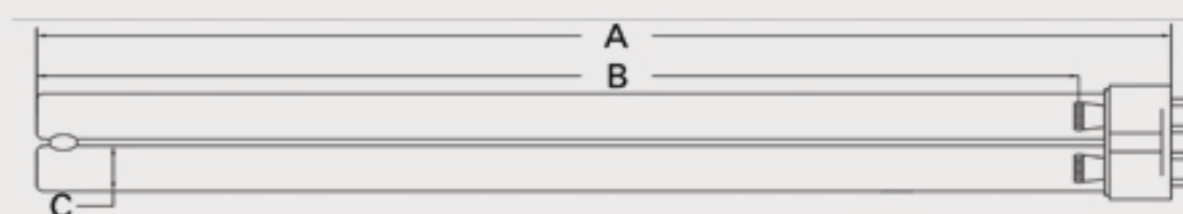

Technical Data Sheet

CUREUV Part No: 191901

Lamp Type: TUV-PL-L55W

(A) Total Length:	535mm
(B) Arc Length:	490 mm
(C) Lamp Quartz Diameter :	17mm Twin Tube

Operating Current:	540mA
Lamp Voltage:	103
Lamp Wattage:	55

Peak UV Output:	253.7nm
Glass Type:	Non Ozone

Output UVC Watts:	17
Output uW/cm ² @ 1m:	
Rated Life (hrs):	10,000

Lot Number: _____

Ignition and Seal Certification: _____

Test Operator: _____ Date: _____