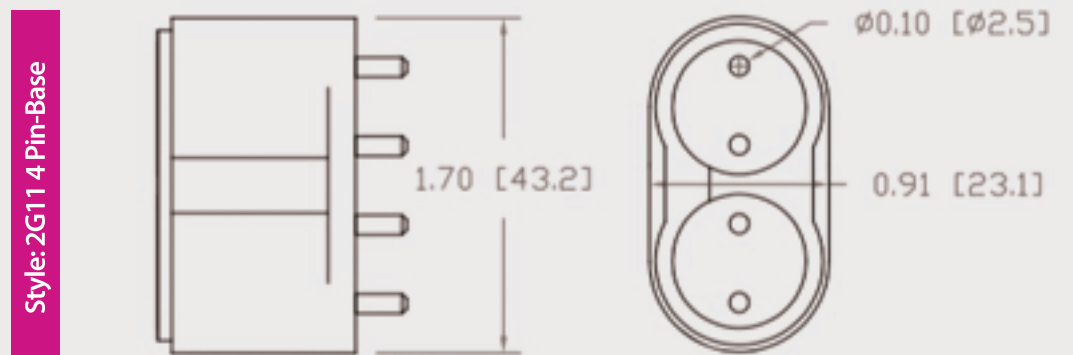

Technical Data Sheet

CUREUV Part No: 191898

Lamp Type: TUV-PL-L55W

(A) Total Length:	535mm
(B) Arc Length:	490 mm
(C) Lamp Quartz Diameter :	17mm Twin Tube

Operating Current:	540mA
Lamp Voltage:	103
Lamp Wattage:	55

Peak UV Output:	253.7nm
Glass Type:	Non Ozone

Output UVC Watts:	17
Output uW/cm ² @ 1m:	
Rated Life (hrs):	10,000

Lot Number: _____

Ignition and Seal Certification: _____

Test Operator: _____ Date: _____