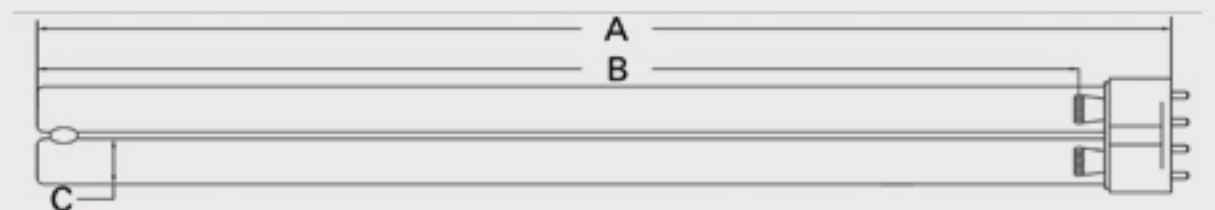

Technical Data Sheet

CUREUV Part No: 191898

Lamp Type: TUV-PL-L55W

(A) Total Length:	535mm
(B) Arc Length:	490 mm
(C) Lamp Quartz Diameter :	17mm Twin Tube

Operating Current:	540mA
Lamp Voltage:	103
Lamp Wattage:	55

Peak UV Output:	253.7nm
Glass Type:	Non Ozone

Output UVC Watts:	17
Output uW/cm ² @ 1m:	
Rated Life (hrs):	10,000

Lot Number: _____

Ignition and Seal Certification: _____

Test Operator: _____ Date: _____