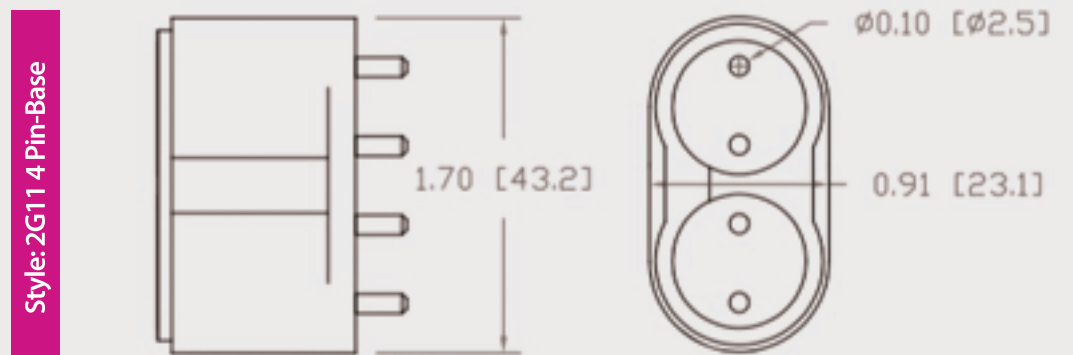

Technical Data Sheet

CUREUV Part No: 191897

Lamp Type: TUV-PL-L55W

(A) Total Length:	535mm
(B) Arc Length:	490 mm
(C) Lamp Quartz Diameter :	17mm Twin Tube

Operating Current:	540mA
Lamp Voltage:	103
Lamp Wattage:	55

Peak UV Output:	253.7nm
Glass Type:	Non Ozone

Output UVC Watts:	17
Output uW/cm ² @ 1m:	
Rated Life (hrs):	10,000

Lot Number: _____

Ignition and Seal Certification: _____

Test Operator: _____ Date: _____