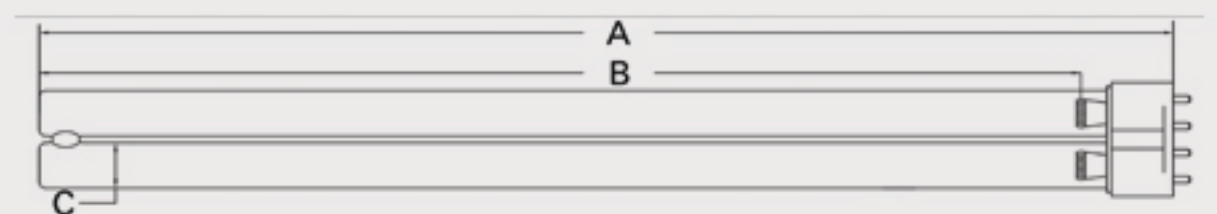

Technical Data Sheet

CUREUV Part No: 191897

Lamp Type: TUV-PL-L55W

(A) Total Length:	535mm
(B) Arc Length:	490 mm
(C) Lamp Quartz Diameter :	17mm Twin Tube

Operating Current:	540mA
Lamp Voltage:	103
Lamp Wattage:	55

Peak UV Output:	253.7nm
Glass Type:	Non Ozone

Output UVC Watts:	17
Output uW/cm ² @ 1m:	
Rated Life (hrs):	10,000

Lot Number: _____

Ignition and Seal Certification: _____

Test Operator: _____ Date: _____