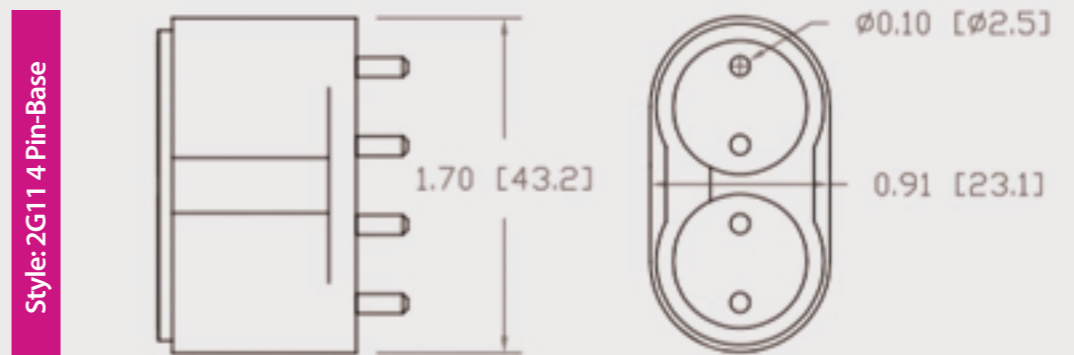

Technical Data Sheet

CUREUV Part No: 191896

Lamp Type: TUV-PL-L55W

(A) Total Length:	535mm
(B) Arc Length:	490 mm
(C) Lamp Quartz Diameter :	17mm Twin Tube

Operating Current:	540mA
Lamp Voltage:	103
Lamp Wattage:	55

Peak UV Output:	253.7nm
Glass Type:	Non Ozone

Output UVC Watts:	17
Output uW/cm ² @ 1m:	
Rated Life (hrs):	10,000

Lot Number: _____

Ignition and Seal Certification: _____

Test Operator: _____ Date: _____