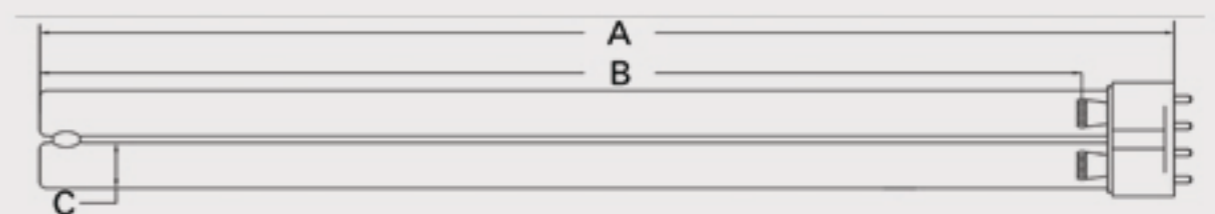

Technical Data Sheet

CUREUV Part No: 191896

Lamp Type: TUV-PL-L55W

(A) Total Length:	535mm
(B) Arc Length:	490 mm
(C) Lamp Quartz Diameter :	17mm Twin Tube

Operating Current:	540mA
Lamp Voltage:	103
Lamp Wattage:	55

Peak UV Output:	253.7nm
Glass Type:	Non Ozone

Output UVC Watts:	17
Output uW/cm ² @ 1m:	
Rated Life (hrs):	10,000

Lot Number: _____

Ignition and Seal Certification: _____

Test Operator: _____ Date: _____