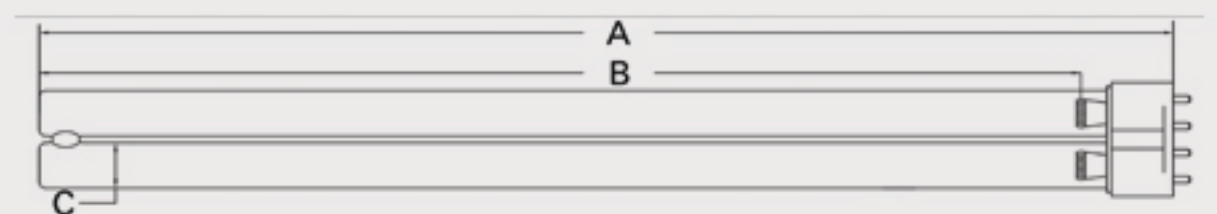

Technical Data Sheet

CUREUV Part No: 191879

Lamp Type: TUV-PL-L55W

(A) Total Length:	535mm
(B) Arc Length:	490 mm
(C) Lamp Quartz Diameter :	17mm Twin Tube

Operating Current:	540mA
Lamp Voltage:	103
Lamp Wattage:	55

Peak UV Output:	253.7nm
Glass Type:	Non Ozone

Output UVC Watts:	17
Output uW/cm ² @ 1m:	
Rated Life (hrs):	10,000

Lot Number: _____

Ignition and Seal Certification: _____

Test Operator: _____ Date: _____