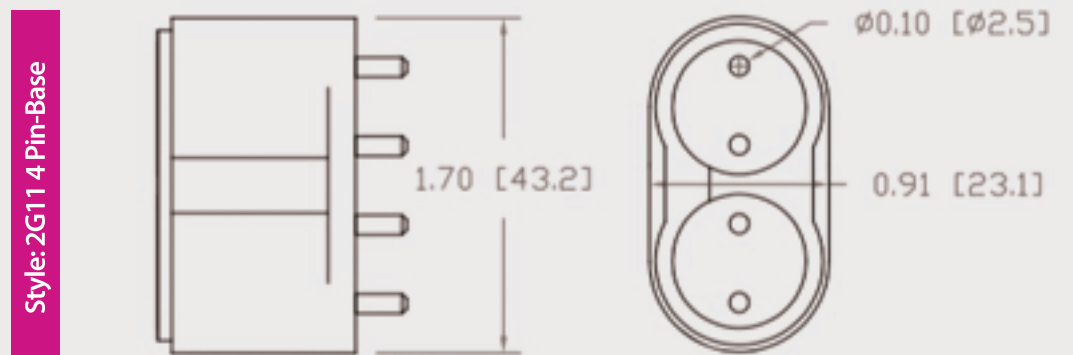

Technical Data Sheet

CUREUV Part No: 191879

Lamp Type: TUV-PL-L55W

(A) Total Length:	535mm
(B) Arc Length:	490 mm
(C) Lamp Quartz Diameter :	17mm Twin Tube

Operating Current:	540mA
Lamp Voltage:	103
Lamp Wattage:	55

Peak UV Output:	253.7nm
Glass Type:	Non Ozone

Output UVC Watts:	17
Output uW/cm ² @ 1m:	
Rated Life (hrs):	10,000

Lot Number: _____

Ignition and Seal Certification: _____

Test Operator: _____ Date: _____