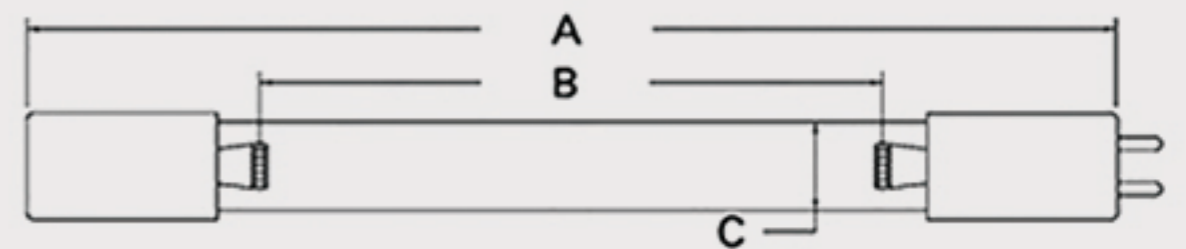

## CUREUV Part No: 191725

(A) Total Length: 1554mm

(B) Arc Length: 1470 mm

(C) Lamp Quartz Diameter : 15 mm

Operating Current: 450mA

Lamp Voltage: 170

Lamp Wattage: 75

Peak UV Output: 253.7nm

Glass Type: Non Ozone

Output UVC Watts:

Output uW/cm<sup>2</sup> @ 1m:

Rated Life (hrs): 10,000

Style: 4 Pin

Style: No Hole Base

Lot Number: \_\_\_\_\_

Ignition and Seal Certification: \_\_\_\_\_