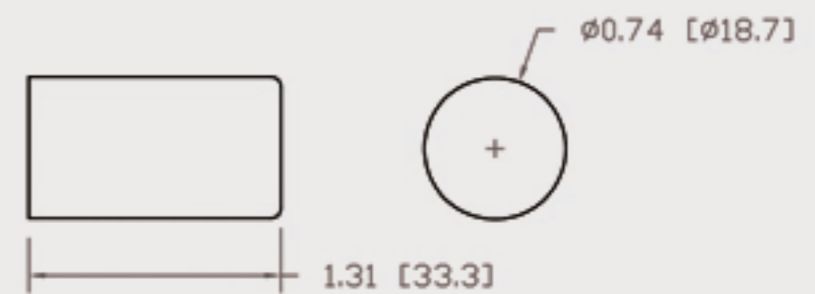

Lot Number: _____

Ignition and Seal Certification: _____

Test Operator: _____ Date: _____