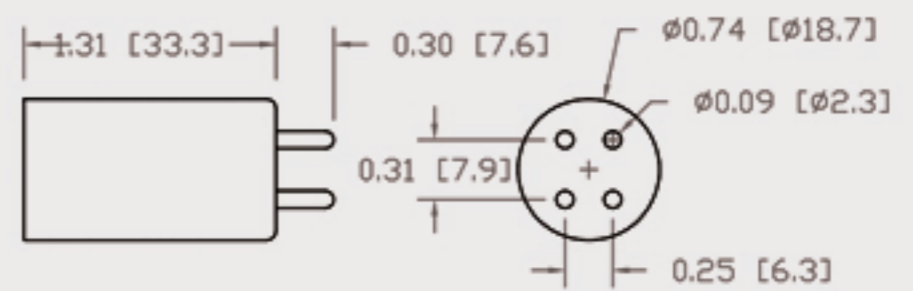

## CUREUV Part No: 191725

(A) Total Length: 1554mm

(B) Arc Length: 1470 mm

(C) Lamp Quartz Diameter : 15 mm

Operating Current: 450mA

Lamp Voltage: 170

Lamp Wattage: 75

Peak UV Output: 253.7nm

Glass Type: Non Ozone

Output UVC Watts:

Output uW/cm<sup>2</sup> @ 1m:

Rated Life (hrs): 10,000

Style: 4 Pin

Style: No Hole Base

Lot Number: \_\_\_\_\_

Ignition and Seal Certification: \_\_\_\_\_