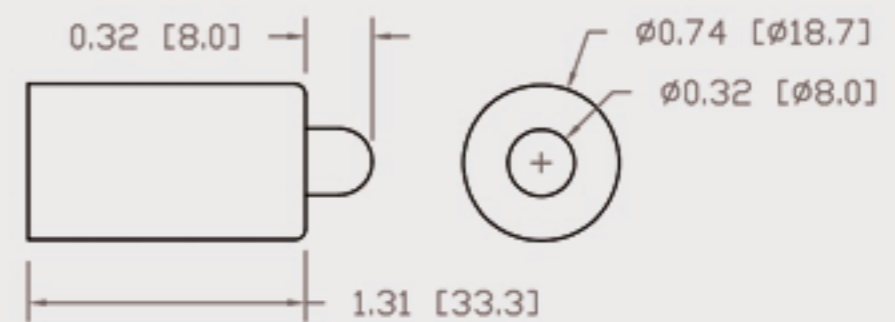

Technical Data Sheet

CUREUV Part No: 191721

Lamp Type: TTG-64

(A) Total Length: 1555mm

(B) Arc Length: 1490 mm

(C) Lamp Quartz Diameter : 15 mm

Operating Current: 450mA

Lamp Voltage: 175

Lamp Wattage: 75

Peak UV Output: 253.7nm

Glass Type: Non Ozone

Output UVC Watts: 30

Output $\mu\text{W}/\text{cm}^2$ @ 1m: 260

Rated Life (hrs): 10,000

Lot Number: _____

Ignition and Seal Certification: _____