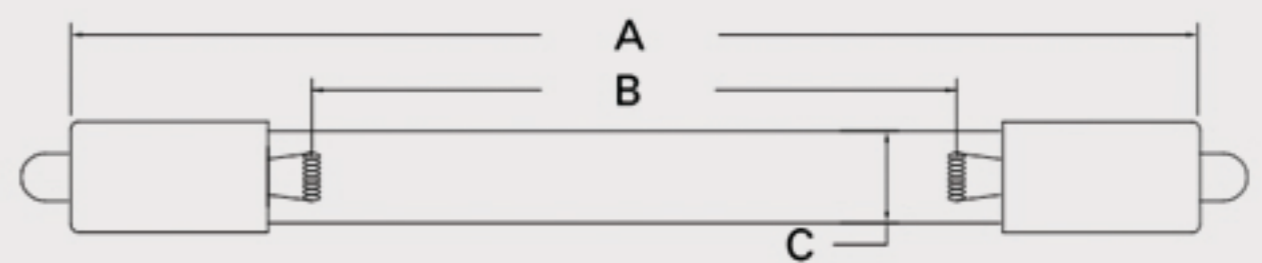

Technical Data Sheet

CUREUV Part No: 191721

Lamp Type: TTG-64

(A) Total Length: 1555mm

(B) Arc Length: 1490 mm

(C) Lamp Quartz Diameter : 15 mm

Operating Current: 450mA

Lamp Voltage: 175

Lamp Wattage: 75

Peak UV Output: 253.7nm

Glass Type: Non Ozone

Output UVC Watts: 30

Output $\mu\text{W}/\text{cm}^2$ @ 1m: 260

Rated Life (hrs): 10,000

Lot Number: _____

Ignition and Seal Certification: _____