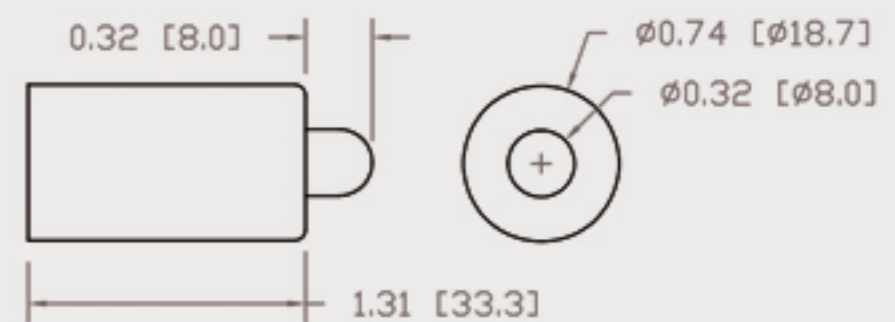

Technical Data Sheet

CUREUV Part No: 191721

Lamp Type: TTG-64

(A) Total Length: 1555mm

(B) Arc Length: 1490 mm

(C) Lamp Quartz Diameter : 15 mm

Operating Current: 450mA

Lamp Voltage: 175

Lamp Wattage: 75

Peak UV Output: 253.7nm

Glass Type: Non Ozone

Output UVC Watts: 30

Output $\mu\text{W}/\text{cm}^2$ @ 1m: 260

Rated Life (hrs): 10,000

Lot Number: _____

Ignition and Seal Certification: _____