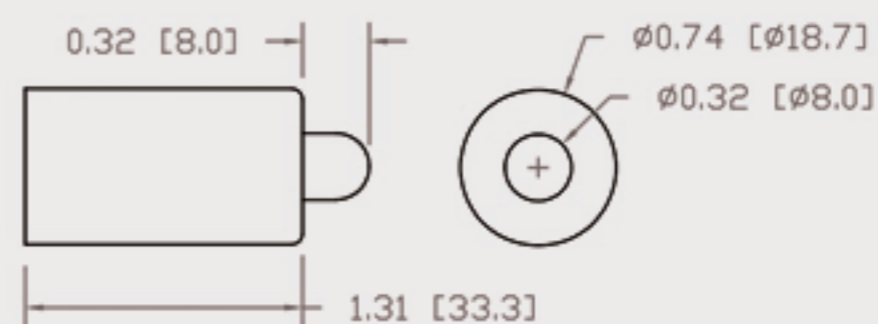

Technical Data Sheets

CUREUV Part No: **191693**

Lamp Type: G36T5L

(A) Total Length: 843mm

(B) Arc Length: 765 mm

(C) Lamp Quartz Diameter : 15 mm

Operating Current: 0.425

Lamp Voltage: 115

Lamp Wattage: 39

Peak UV Output: 253.7nm

Glass Type: Non Ozone

Output UVC Watts: 13

Output uW/cm² @ 1m:

Rated Life (hrs): 10,000

Lot Number: _____

Ignition and Seal Certification: _____