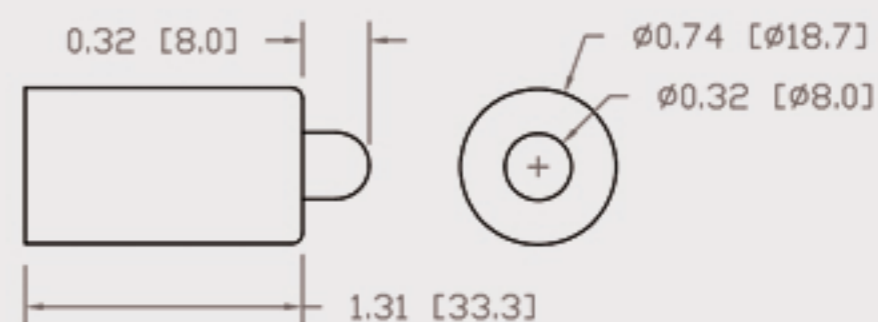

Technical Data Sheets

CUREUV Part No: **191693**

Lamp Type: G36T5L

(A) Total Length: 843mm

(B) Arc Length: 765 mm

(C) Lamp Quartz Diameter : 15 mm

Operating Current: 0.425

Lamp Voltage: 115

Lamp Wattage: 39

Peak UV Output: 253.7nm

Glass Type: Non Ozone

Output UVC Watts: 13

Output uW/cm² @ 1m:

Rated Life (hrs): 10,000

Lot Number: _____

Ignition and Seal Certification: _____