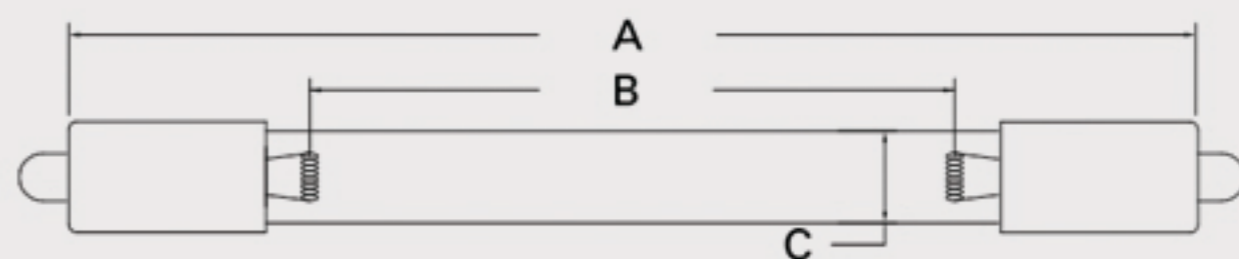

Technical Data Sheets

CUREUV Part No: **191693**

Lamp Type: G36T5L

(A) Total Length: 843mm

(B) Arc Length: 765 mm

(C) Lamp Quartz Diameter : 15 mm

Operating Current: 0.425

Lamp Voltage: 115

Lamp Wattage: 39

Peak UV Output: 253.7nm

Glass Type: Non Ozone

Output UVC Watts: 13

Output uW/cm² @ 1m:

Rated Life (hrs): 10,000

Lot Number: _____

Ignition and Seal Certification: _____