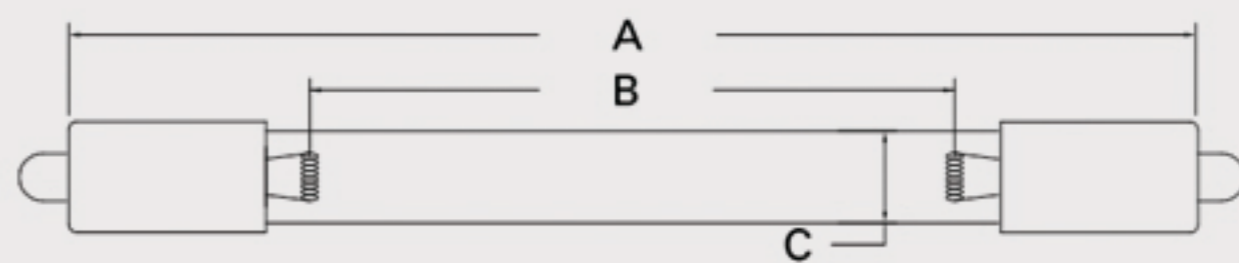

Technical Data Sheets

CUREUV Part No: **191690**

Lamp Type: G36T5L

(A) Total Length: 843mm

(B) Arc Length: 765 mm

(C) Lamp Quartz Diameter : 15 mm

Operating Current: 0.425

Lamp Voltage: 115

Lamp Wattage: 39

Peak UV Output: 253.7nm

Glass Type: Non Ozone

Output UVC Watts: 13

Output $\mu\text{W}/\text{cm}^2$ @ 1m:

Rated Life (hrs): 10,000

Lot Number: _____

Ignition and Seal Certification: _____