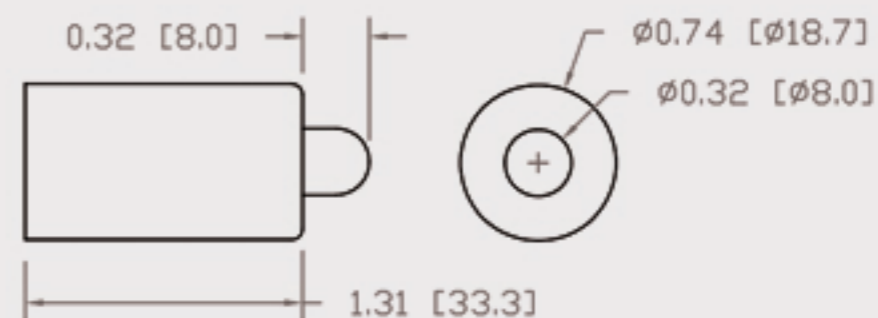

Technical Data Sheets

CUREUV Part No: **191690**

Lamp Type: G36T5L

(A) Total Length: 843mm

(B) Arc Length: 765 mm

(C) Lamp Quartz Diameter : 15 mm

Operating Current: 0.425

Lamp Voltage: 115

Lamp Wattage: 39

Peak UV Output: 253.7nm

Glass Type: Non Ozone

Output UVC Watts: 13

Output $\mu\text{W}/\text{cm}^2$ @ 1m:

Rated Life (hrs): 10,000

Lot Number: _____

Ignition and Seal Certification: _____