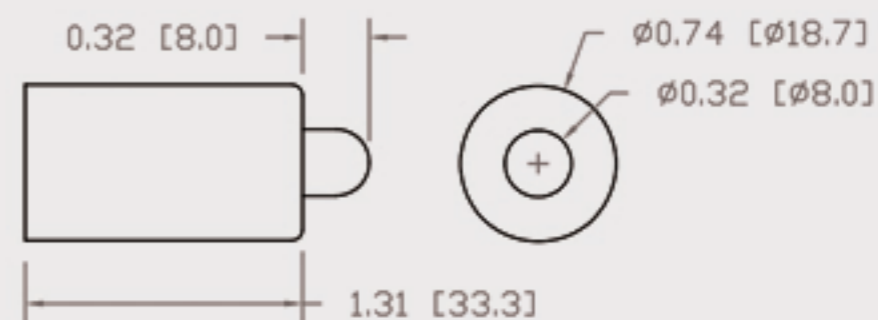

Technical Data Sheets

CUREUV Part No: **191690**

Lamp Type: G36T5L

(A) Total Length: 843mm

(B) Arc Length: 765 mm

(C) Lamp Quartz Diameter : 15 mm

Operating Current: 0.425

Lamp Voltage: 115

Lamp Wattage: 39

Peak UV Output: 253.7nm

Glass Type: Non Ozone

Output UVC Watts: 13

Output $\mu\text{W}/\text{cm}^2$ @ 1m:

Rated Life (hrs): 10,000

Lot Number: _____

Ignition and Seal Certification: _____