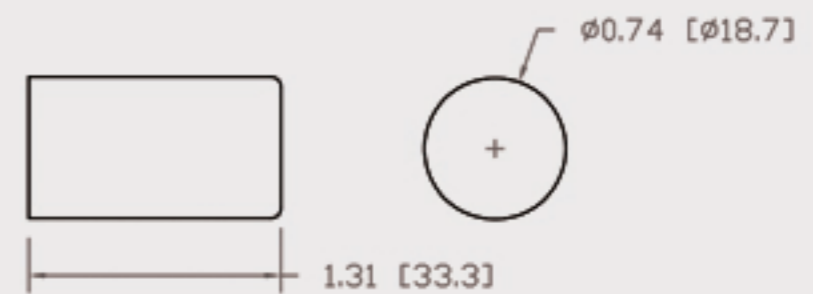

Technical Data Sheets

CUREUV Part No: **191683**

(A) Total Length: 357mm

(B) Arc Length: 275 mm

(C) Lamp Quartz Diameter : 15 mm

Operating Current: 320mA

Lamp Voltage: 56

Lamp Wattage: 16

Peak UV Output: 253.7nm

Glass Type: Non Ozone

Output UVC Watts:

Output $\mu\text{W}/\text{cm}^2$ @ 1m:

Rated Life (hrs): 10,000

Style: 4 Pin

Style: No Hole Base

Lot Number: _____