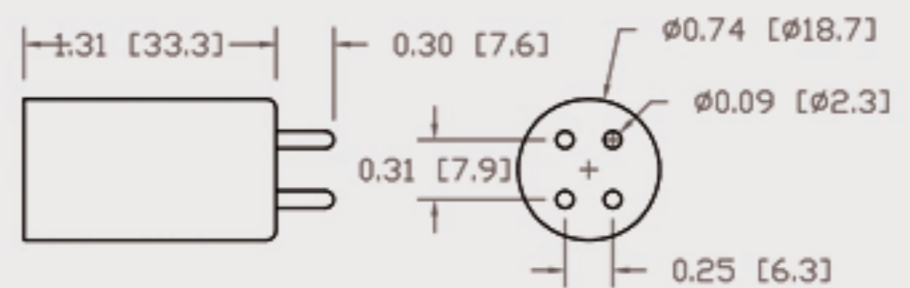

Technical Data Sheets

CUREUV Part No: **191683**

(A) Total Length: 357mm

(B) Arc Length: 275 mm

(C) Lamp Quartz Diameter : 15 mm

Operating Current: 320mA

Lamp Voltage: 56

Lamp Wattage: 16

Peak UV Output: 253.7nm

Glass Type: Non Ozone

Output UVC Watts:

Output $\mu\text{W}/\text{cm}^2$ @ 1m:

Rated Life (hrs): 10,000

Style: 4 Pin

Style: No Hole Base

Lot Number: _____