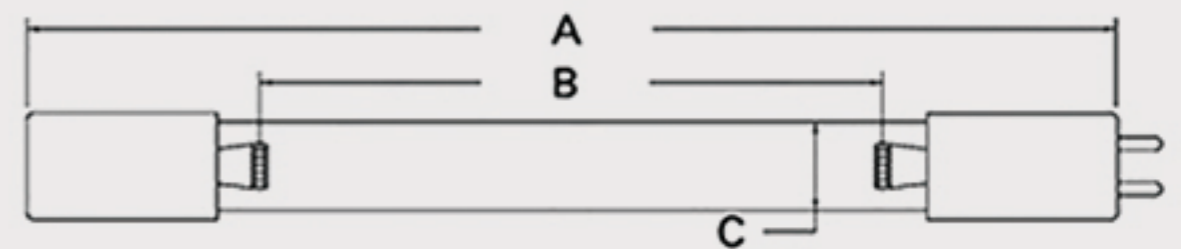

Technical Data Sheets

CUREUV Part No: **191683**

(A) Total Length: 357mm

(B) Arc Length: 275 mm

(C) Lamp Quartz Diameter : 15 mm

Operating Current: 320mA

Lamp Voltage: 56

Lamp Wattage: 16

Peak UV Output: 253.7nm

Glass Type: Non Ozone

Output UVC Watts:

Output $\mu\text{W}/\text{cm}^2$ @ 1m:

Rated Life (hrs): 10,000

Style: 4 Pin

Style: No Hole Base

Lot Number: _____