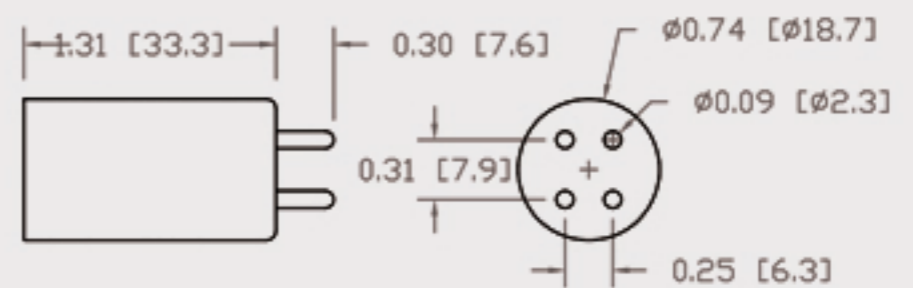

Technical Data Sheet

CUREUV Part No: 191675

(A) Total Length: 1554mm

(B) Arc Length: 1470 mm

(C) Lamp Quartz Diameter : 15 mm

Operating Current: 450mA

Lamp Voltage: 170

Lamp Wattage: 75

Peak UV Output: 253.7nm

Glass Type: Non Ozone

Output UVC Watts:

Output $\mu\text{W}/\text{cm}^2$ @ 1m:

Rated Life (hrs): 10,000

Style: 4 Pin

Style: No Hole Base

Lot Number: _____