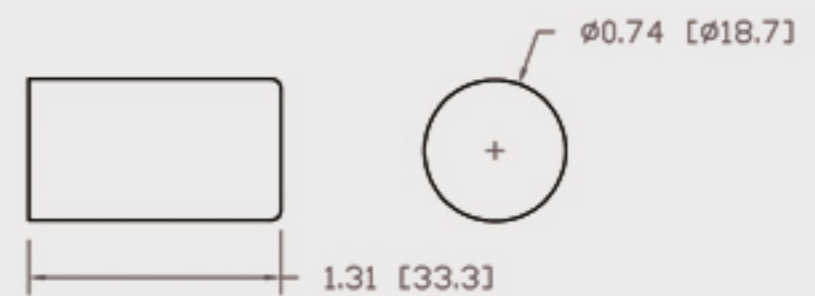

Technical Data Sheet

CUREUV Part No: 191675

(A) Total Length: 1554mm

(B) Arc Length: 1470 mm

(C) Lamp Quartz Diameter : 15 mm

Operating Current: 450mA

Lamp Voltage: 170

Lamp Wattage: 75

Peak UV Output: 253.7nm

Glass Type: Non Ozone

Output UVC Watts:

Output $\mu\text{W}/\text{cm}^2$ @ 1m:

Rated Life (hrs): 10,000

Style: 4 Pin

Style: No Hole Base

Lot Number: _____