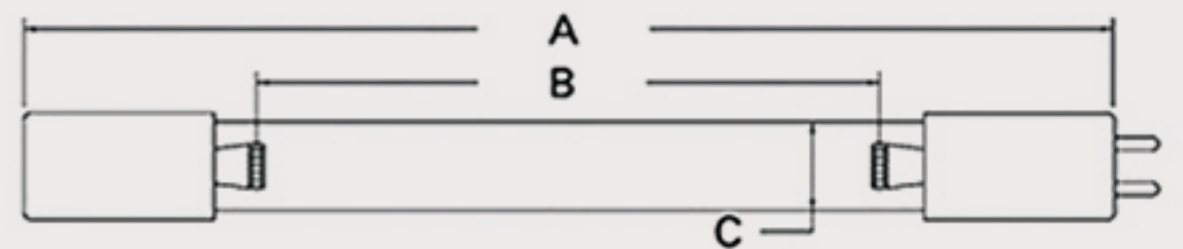

Technical Data Sheet

CUREUV Part No: 191675

(A) Total Length: 1554mm

(B) Arc Length: 1470 mm

(C) Lamp Quartz Diameter : 15 mm

Operating Current: 450mA

Lamp Voltage: 170

Lamp Wattage: 75

Peak UV Output: 253.7nm

Glass Type: Non Ozone

Output UVC Watts:

Output $\mu\text{W}/\text{cm}^2$ @ 1m:

Rated Life (hrs): 10,000

Style: 4 Pin

Style: No Hole Base

Lot Number: _____