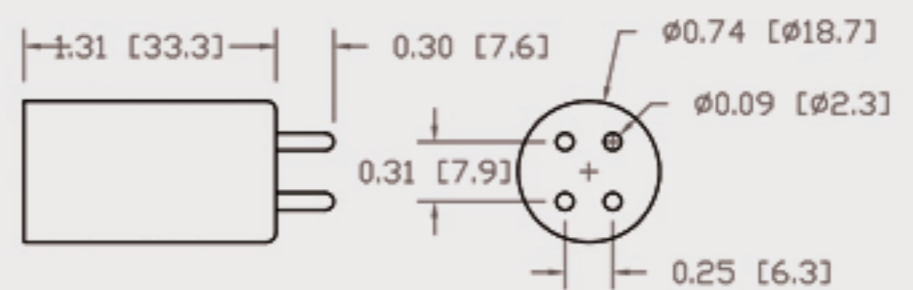

Technical Data Sheets

CUREUV Part No: **191668**

(A) Total Length: 357mm

(B) Arc Length: 275 mm

(C) Lamp Quartz Diameter : 15 mm

Operating Current: 320mA

Lamp Voltage: 56

Lamp Wattage: 16

Peak UV Output: 253.7nm

Glass Type: Non Ozone

Output UVC Watts:

Output $\mu\text{W}/\text{cm}^2$ @ 1m:

Rated Life (hrs): 10,000

Style: 4 Pin

Style: No Hole Base

Lot Number: _____