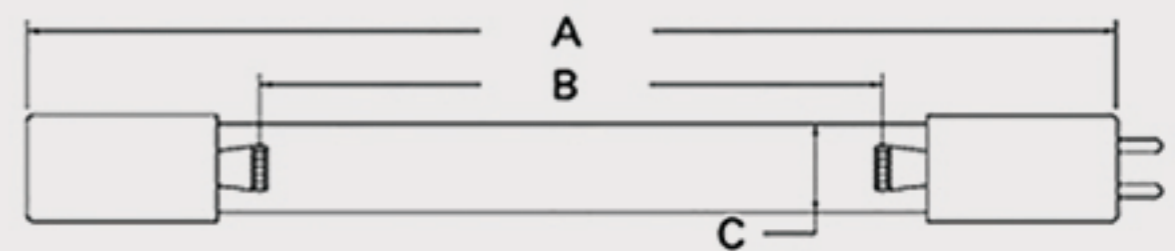

Technical Data Sheets

CUREUV Part No: **191668**

(A) Total Length: 357mm

(B) Arc Length: 275 mm

(C) Lamp Quartz Diameter : 15 mm

Operating Current: 320mA

Lamp Voltage: 56

Lamp Wattage: 16

Peak UV Output: 253.7nm

Glass Type: Non Ozone

Output UVC Watts:

Output $\mu\text{W}/\text{cm}^2$ @ 1m:

Rated Life (hrs): 10,000

Style: 4 Pin

Style: No Hole Base

Lot Number: _____