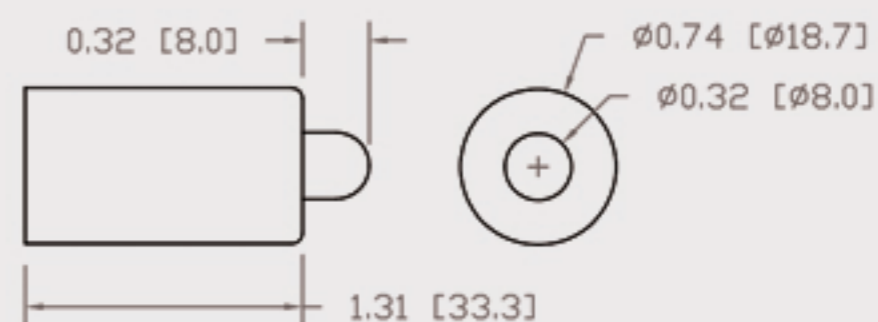

Technical Data Sheets

CUREUV Part No: **191650**

Lamp Type: G36T5L

(A) Total Length: 843mm

(B) Arc Length: 765 mm

(C) Lamp Quartz Diameter : 15 mm

Operating Current: 0.425

Lamp Voltage: 115

Lamp Wattage: 39

Peak UV Output: 253.7nm

Glass Type: Non Ozone

Output UVC Watts: 13

Output uW/cm² @ 1m:

Rated Life (hrs): 10,000

Lot Number: _____

Ignition and Seal Certification: _____