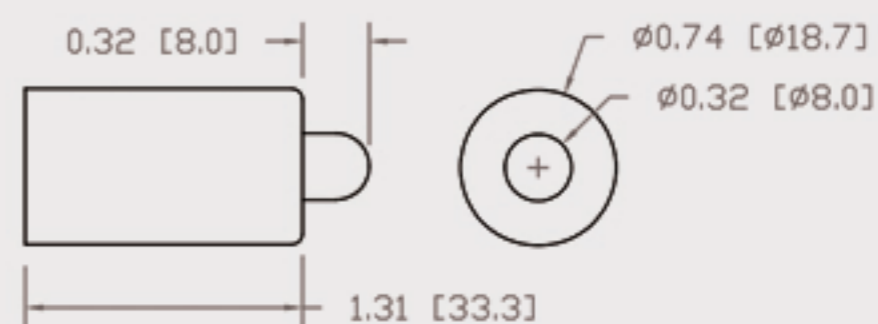

Technical Data Sheets

CUREUV Part No: **191650**

Lamp Type: G36T5L

(A) Total Length: 843mm

(B) Arc Length: 765 mm

(C) Lamp Quartz Diameter : 15 mm

Operating Current: 0.425

Lamp Voltage: 115

Lamp Wattage: 39

Peak UV Output: 253.7nm

Glass Type: Non Ozone

Output UVC Watts: 13

Output uW/cm² @ 1m:

Rated Life (hrs): 10,000

Lot Number: _____

Ignition and Seal Certification: _____