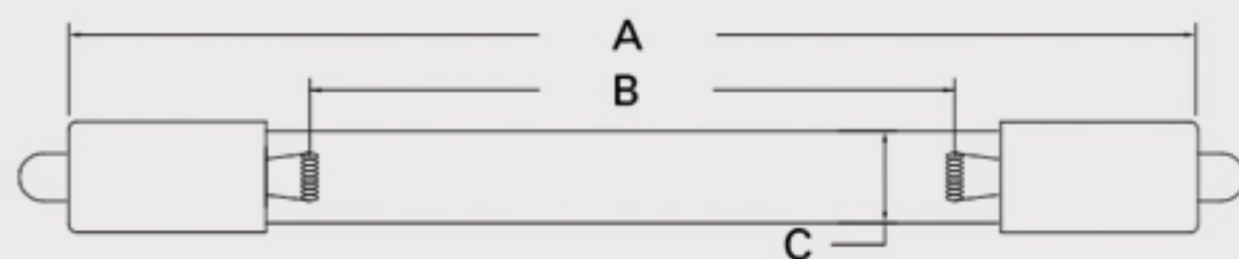

Technical Data Sheets

CUREUV Part No: **191650**

Lamp Type: G36T5L

(A) Total Length: 843mm

(B) Arc Length: 765 mm

(C) Lamp Quartz Diameter : 15 mm

Operating Current: 0.425

Lamp Voltage: 115

Lamp Wattage: 39

Peak UV Output: 253.7nm

Glass Type: Non Ozone

Output UVC Watts: 13

Output uW/cm² @ 1m:

Rated Life (hrs): 10,000

Lot Number: _____

Ignition and Seal Certification: _____