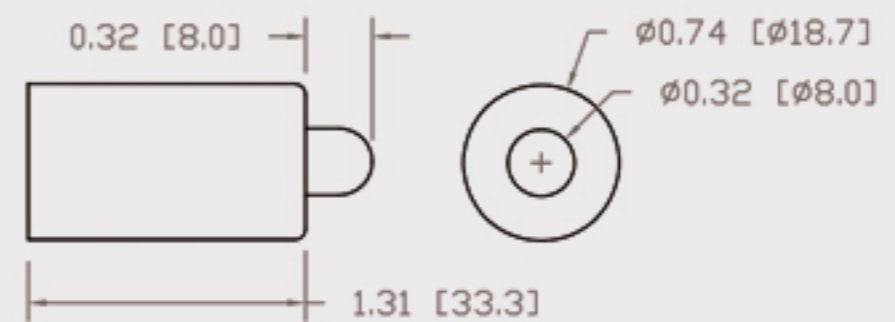

Technical Data Sheet

CUREUV Part No: **191643**

Lamp Type: TTG-64

(A) Total Length: 1555mm

(B) Arc Length: 1490 mm

(C) Lamp Quartz Diameter : 15 mm

Operating Current: 450mA

Lamp Voltage: 175

Lamp Wattage: 75

Peak UV Output: 253.7nm

Glass Type: Non Ozone

Output UVC Watts: 30

Output uW/cm² @ 1m: 260

Rated Life (hrs): 10,000

Lot Number: _____

Ignition and Seal Certification: _____