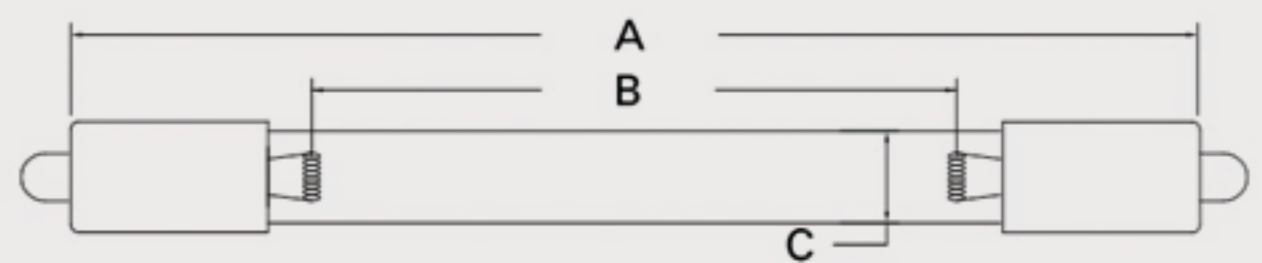

Technical Data Sheet

CUREUV Part No: **191643**

Lamp Type: TTG-64

(A) Total Length: 1555mm

(B) Arc Length: 1490 mm

(C) Lamp Quartz Diameter : 15 mm

Operating Current: 450mA

Lamp Voltage: 175

Lamp Wattage: 75

Peak UV Output: 253.7nm

Glass Type: Non Ozone

Output UVC Watts: 30

Output uW/cm² @ 1m: 260

Rated Life (hrs): 10,000

Lot Number: _____

Ignition and Seal Certification: _____