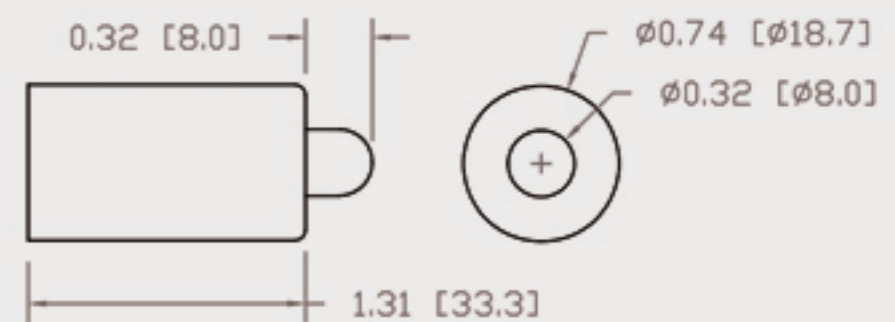

Technical Data Sheet

CUREUV Part No: **191643**

Lamp Type: TTG-64

(A) Total Length: 1555mm

(B) Arc Length: 1490 mm

(C) Lamp Quartz Diameter : 15 mm

Operating Current: 450mA

Lamp Voltage: 175

Lamp Wattage: 75

Peak UV Output: 253.7nm

Glass Type: Non Ozone

Output UVC Watts: 30

Output uW/cm² @ 1m: 260

Rated Life (hrs): 10,000

Lot Number: _____

Ignition and Seal Certification: _____