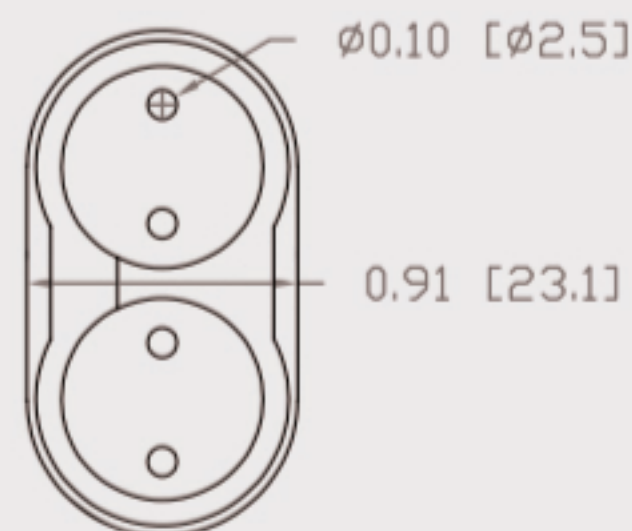

# Technical Data Sheets

CUREUV Product No: **191614**

Lamp Type: TUV-PL-L36W

(A) Total Length:	410mm
(B) Arc Length:	370 mm
(C) Lamp Quartz Diameter :	17mm Twin Tube

Operating Current:	440mA
Lamp Voltage:	105
Lamp Wattage:	36

Peak UV Output:	253.7nm
Glass Type:	Non Ozone

Output UVC Watts:	12
Output uW/cm <sup>2</sup> @ 1m:	
Rated Life (hrs):	10,000

Lot Number: \_\_\_\_\_

Ignition and Seal Certification: \_\_\_\_\_

Test Operator: \_\_\_\_\_ Date: \_\_\_\_\_