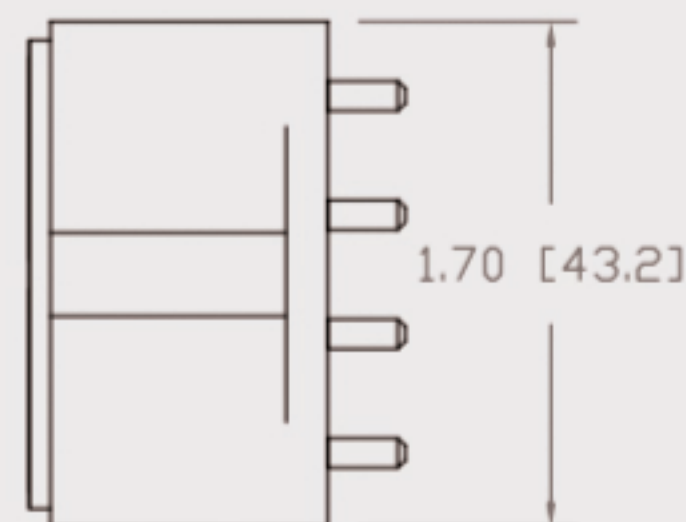

# Technical Data Sheets

CUREUV Product No: **191614**

Lamp Type: TUV-PL-L36W

(A) Total Length:	410mm
(B) Arc Length:	370 mm
(C) Lamp Quartz Diameter :	17mm Twin Tube

Operating Current:	440mA
Lamp Voltage:	105
Lamp Wattage:	36

Peak UV Output:	253.7nm
Glass Type:	Non Ozone

Output UVC Watts:	12
Output uW/cm <sup>2</sup> @ 1m:	
Rated Life (hrs):	10,000

Lot Number: \_\_\_\_\_

Ignition and Seal Certification: \_\_\_\_\_

Test Operator: \_\_\_\_\_ Date: \_\_\_\_\_