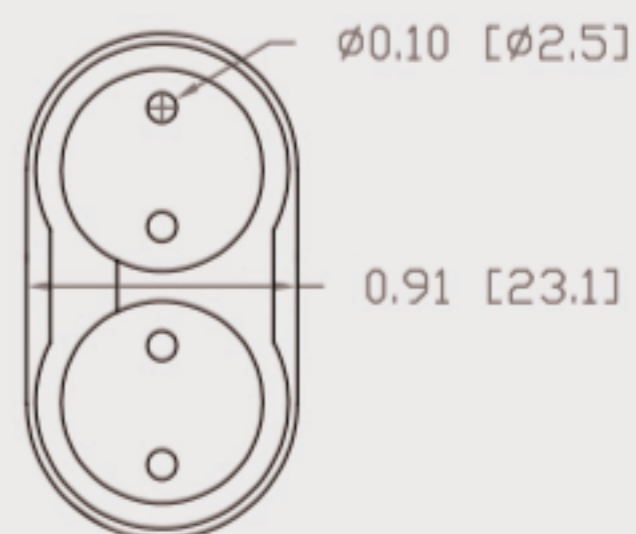

# Technical Data Sheets

CUREUV Product No: **191613**

**cureuv.com**

YOUR UV LIGHT EXPERTS

Lamp Type: TUV-PL-L36W

(A) Total Length:	410mm
(B) Arc Length:	370 mm
(C) Lamp Quartz Diameter :	17mm Twin Tube

Operating Current:	440mA
Lamp Voltage:	105
Lamp Wattage:	36

Peak UV Output:	253.7nm
Glass Type:	Non Ozone

Output UVC Watts:	12
Output $\mu\text{W}/\text{cm}^2$ @ 1m:	
Rated Life (hrs):	10,000

Lot Number: \_\_\_\_\_

Ignition and Seal Certification: \_\_\_\_\_

Test Operator: \_\_\_\_\_ Date: \_\_\_\_\_