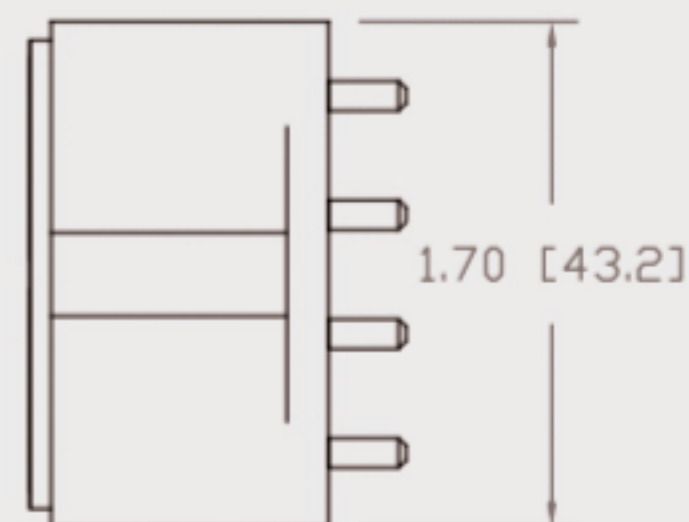

# Technical Data Sheets

CUREUV Product No: **191613**

**cureuv.com**

YOUR UV LIGHT EXPERTS

Lamp Type: TUV-PL-L36W

(A) Total Length:	410mm
(B) Arc Length:	370 mm
(C) Lamp Quartz Diameter :	17mm Twin Tube

Operating Current:	440mA
Lamp Voltage:	105
Lamp Wattage:	36

Peak UV Output:	253.7nm
Glass Type:	Non Ozone

Output UVC Watts:	12
Output $\mu\text{W}/\text{cm}^2$ @ 1m:	
Rated Life (hrs):	10,000

Lot Number: \_\_\_\_\_

Ignition and Seal Certification: \_\_\_\_\_

Test Operator: \_\_\_\_\_ Date: \_\_\_\_\_