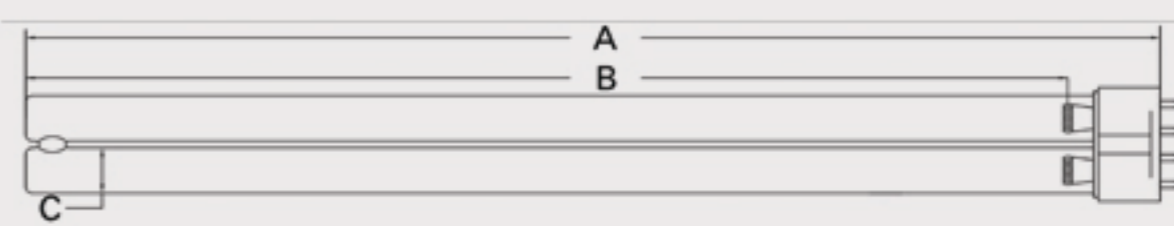

Technical Data Sheet

CUREUV Part No: 191612

Lamp Type: TUV-PL-L55W

(A) Total Length:	535mm
(B) Arc Length:	490 mm
(C) Lamp Quartz Diameter :	17mm Twin Tube

Operating Current:	540mA
Lamp Voltage:	103
Lamp Wattage:	55

Peak UV Output:	253.7nm
Glass Type:	Non Ozone

Output UVC Watts:	17
Output uW/cm ² @ 1m:	
Rated Life (hrs):	10,000

Style: 2G11 4 Pin-Base

Lot Number: _____

Ignition and Seal Certification: _____

Test Operator: _____ Date: _____