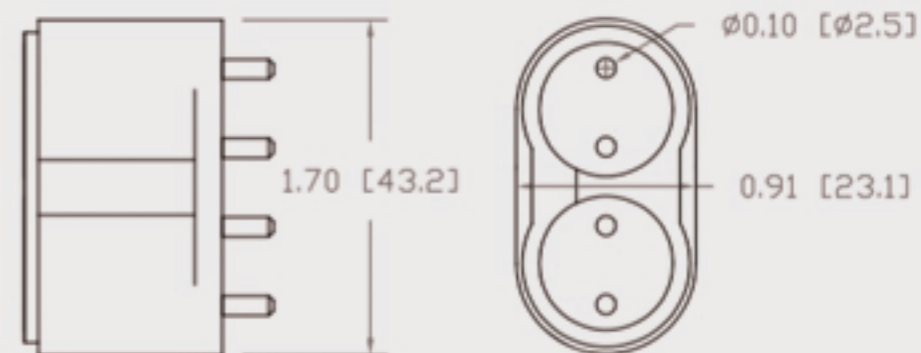

Technical Data Sheet

CUREUV Part No: 191612

Lamp Type: TUV-PL-L55W

(A) Total Length:	535mm
(B) Arc Length:	490 mm
(C) Lamp Quartz Diameter :	17mm Twin Tube

Operating Current:	540mA
Lamp Voltage:	103
Lamp Wattage:	55

Peak UV Output:	253.7nm
Glass Type:	Non Ozone

Output UVC Watts:	17
Output uW/cm ² @ 1m:	
Rated Life (hrs):	10,000

Style: 2G11 4 Pin-Base

Lot Number: _____

Ignition and Seal Certification: _____

Test Operator: _____ Date: _____