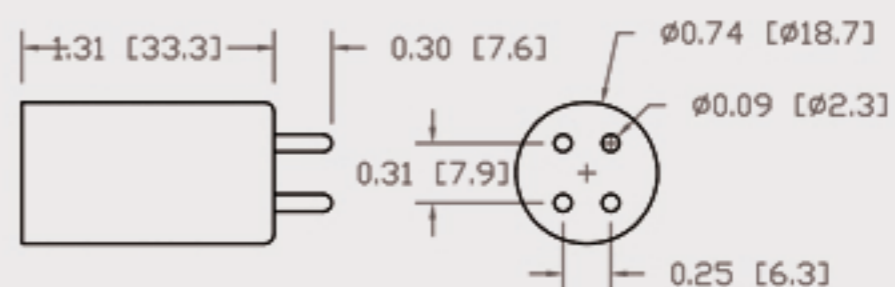

Technical Data Sheets

CUREUV Part No: **191609**

(A) Total Length: 436 mm

(B) Arc Length: 350 mm

(C) Lamp Quartz Diameter : 15 mm

Operating Current: 800mA

Lamp Voltage:

Lamp Wattage: 48

Peak UV Output: 253.7nm

Glass Type: Non Ozone

Output UVC Watts: 13

Output $\mu\text{W}/\text{cm}^2$ @ 1m: 120

Rated Life (hrs): 10,000

Style: 4 Pin

Style: No Hole Base

Lot Number: _____