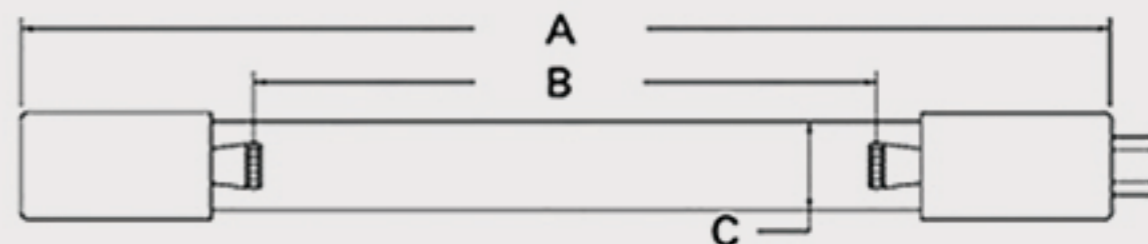

Technical Data Sheets

CUREUV Part No: **191609**

(A) Total Length: 436 mm

(B) Arc Length: 350 mm

(C) Lamp Quartz Diameter : 15 mm

Operating Current: 800mA

Lamp Voltage:

Lamp Wattage: 48

Peak UV Output: 253.7nm

Glass Type: Non Ozone

Output UVC Watts: 13

Output $\mu\text{W}/\text{cm}^2$ @ 1m: 120

Rated Life (hrs): 10,000

Style: 4 Pin

Style: No Hole Base

Lot Number: _____