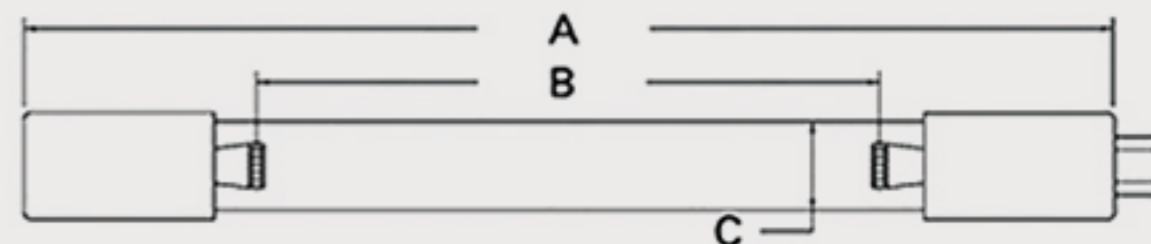

# Technical Data Sheets

CUREUV Part No: **191608**

(A) Total Length: 436 mm

(B) Arc Length: 350 mm

(C) Lamp Quartz Diameter : 15 mm

Operating Current: 800mA

Lamp Voltage:

Lamp Wattage: 48

Peak UV Output: 253.7nm

Glass Type: Non Ozone

Output UVC Watts: 13

Output  $\mu\text{W}/\text{cm}^2$  @ 1m: 120

Rated Life (hrs): 10,000

Style: 4 Pin

Style: No Hole Base

Lot Number: \_\_\_\_\_