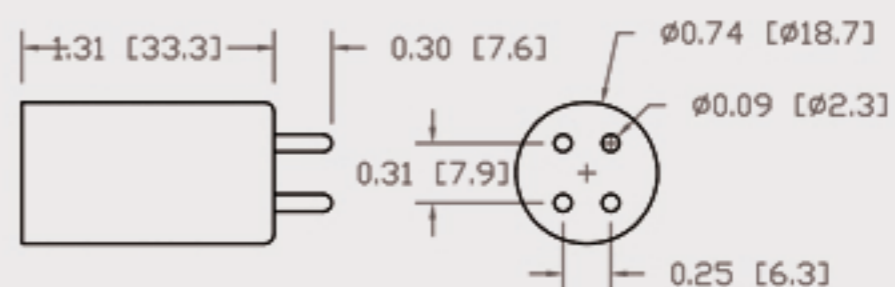

# Technical Data Sheets

CUREUV Part No: **191608**

(A) Total Length: 436 mm

(B) Arc Length: 350 mm

(C) Lamp Quartz Diameter : 15 mm

Operating Current: 800mA

Lamp Voltage:

Lamp Wattage: 48

Peak UV Output: 253.7nm

Glass Type: Non Ozone

Output UVC Watts: 13

Output  $\mu\text{W}/\text{cm}^2$  @ 1m: 120

Rated Life (hrs): 10,000

Style: 4 Pin

Style: No Hole Base

Lot Number: \_\_\_\_\_