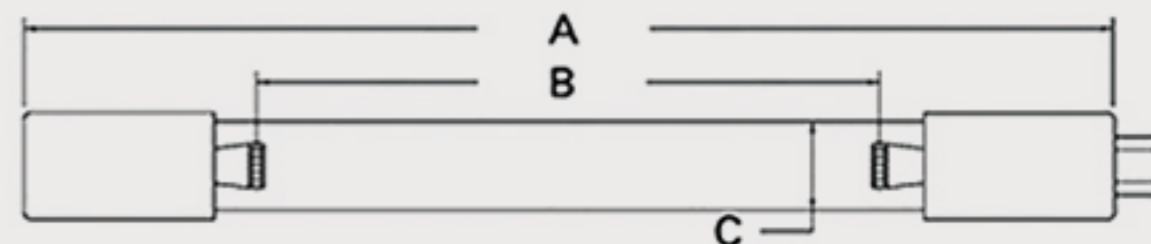

Technical Data Sheets

CUREUV Part No: **191607**

(A) Total Length: 436 mm

(B) Arc Length: 350 mm

(C) Lamp Quartz Diameter : 15 mm

Operating Current: 800mA

Lamp Voltage:

Lamp Wattage: 48

Peak UV Output: 253.7nm

Glass Type: Non Ozone

Output UVC Watts: 13

Output uW/cm² @ 1m: 120

Rated Life (hrs): 10,000

Style: 4 Pin

Style: No Hole Base

Lot Number: _____