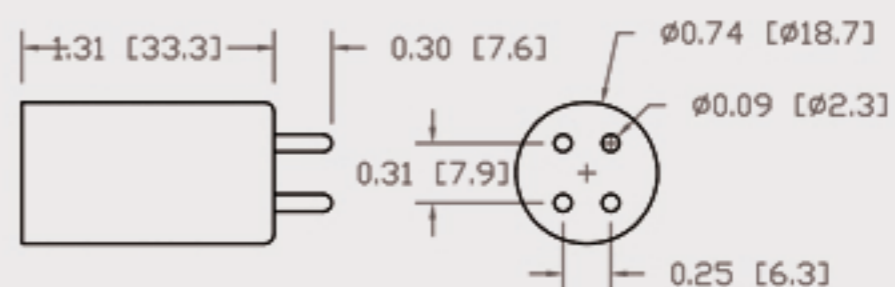

Technical Data Sheets

CUREUV Part No: **191607**

(A) Total Length: 436 mm

(B) Arc Length: 350 mm

(C) Lamp Quartz Diameter : 15 mm

Operating Current: 800mA

Lamp Voltage:

Lamp Wattage: 48

Peak UV Output: 253.7nm

Glass Type: Non Ozone

Output UVC Watts: 13

Output uW/cm² @ 1m: 120

Rated Life (hrs): 10,000

Style: 4 Pin

Style: No Hole Base

Lot Number: _____