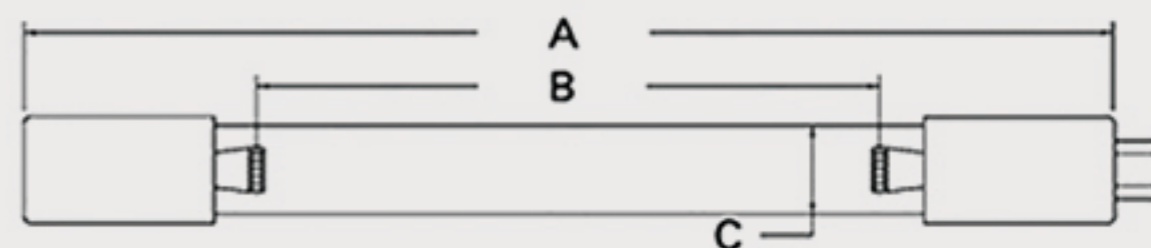

Technical Data Sheets

CUREUV Part No: **191606**

(A) Total Length: 436 mm

(B) Arc Length: 350 mm

(C) Lamp Quartz Diameter : 15 mm

Operating Current: 800mA

Lamp Voltage:

Lamp Wattage: 48

Peak UV Output: 253.7nm

Glass Type: Non Ozone

Output UVC Watts: 13

Output uW/cm² @ 1m: 120

Rated Life (hrs): 10,000

Style: 4 Pin

Style: No Hole Base

Lot Number: _____