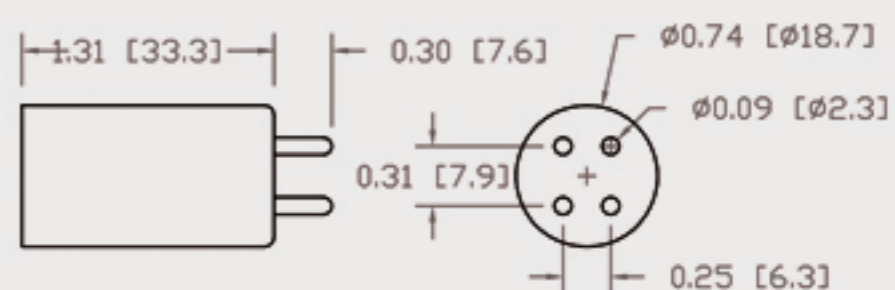

Technical Data Sheets

CUREUV Part No: **191606**

(A) Total Length: 436 mm

(B) Arc Length: 350 mm

(C) Lamp Quartz Diameter : 15 mm

Operating Current: 800mA

Lamp Voltage:

Lamp Wattage: 48

Peak UV Output: 253.7nm

Glass Type: Non Ozone

Output UVC Watts: 13

Output uW/cm² @ 1m: 120

Rated Life (hrs): 10,000

Style: 4 Pin

Style: No Hole Base

Lot Number: _____