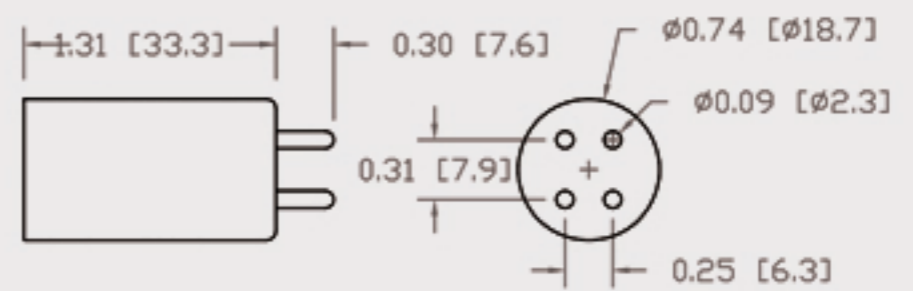

Technical Data Sheets

CUREUV Part No: **191587**

(A) Total Length: 450 mm

(B) Arc Length: 370 mm

(C) Lamp Quartz Diameter : 15 mm

Operating Current: 0.425

Lamp Voltage: 15.53

Lamp Wattage: 22

Peak UV Output: 253.7nm

Glass Type: Non Ozone

Output UVC Watts: 6.6

Output uW/cm² @ 1m: 62

Rated Life (hrs): 10,000

Style: 4 Pin

Style: No Hole Base

Lot Number: _____