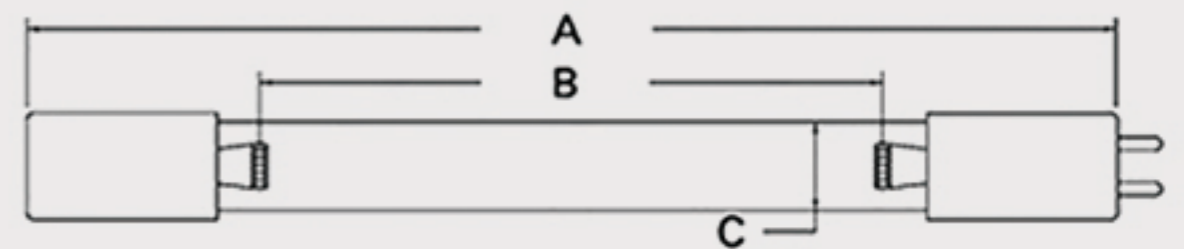

Technical Data Sheets

CUREUV Part No: **191587**

(A) Total Length: 450 mm

(B) Arc Length: 370 mm

(C) Lamp Quartz Diameter : 15 mm

Operating Current: 0.425

Lamp Voltage: 15.53

Lamp Wattage: 22

Peak UV Output: 253.7nm

Glass Type: Non Ozone

Output UVC Watts: 6.6

Output uW/cm² @ 1m: 62

Rated Life (hrs): 10,000

Style: 4 Pin

Style: No Hole Base

Lot Number: _____