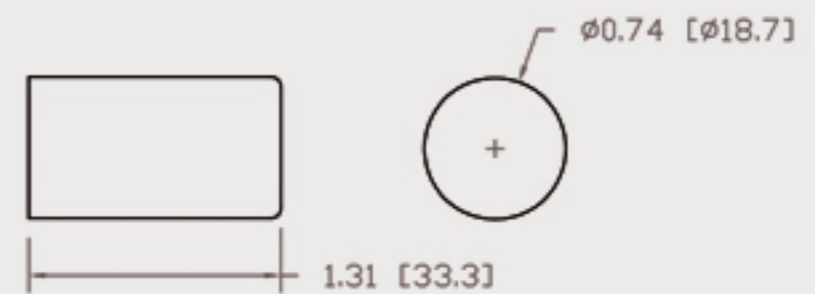

Technical Data Sheets

CUREUV Part No: **191587**

(A) Total Length: 450 mm

(B) Arc Length: 370 mm

(C) Lamp Quartz Diameter : 15 mm

Operating Current: 0.425

Lamp Voltage: 15.53

Lamp Wattage: 22

Peak UV Output: 253.7nm

Glass Type: Non Ozone

Output UVC Watts: 6.6

Output uW/cm² @ 1m: 62

Rated Life (hrs): 10,000

Style: 4 Pin

Style: No Hole Base

Lot Number: _____