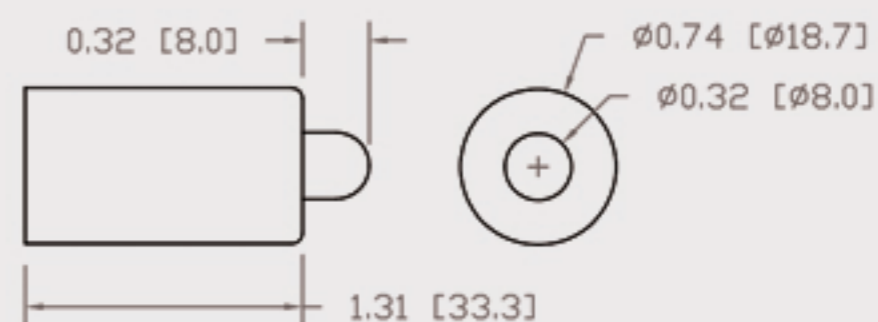

Technical Data Sheets

CUREUV Part No: **191584**

Lamp Type: G36T5L

(A) Total Length: 843mm

(B) Arc Length: 765 mm

(C) Lamp Quartz Diameter : 15 mm

Operating Current: 0.425

Lamp Voltage: 115

Lamp Wattage: 39

Peak UV Output: 253.7nm

Glass Type: Non Ozone

Output UVC Watts: 13

Output $\mu\text{W}/\text{cm}^2$ @ 1m:

Rated Life (hrs): 10,000

Lot Number: _____

Ignition and Seal Certification: _____