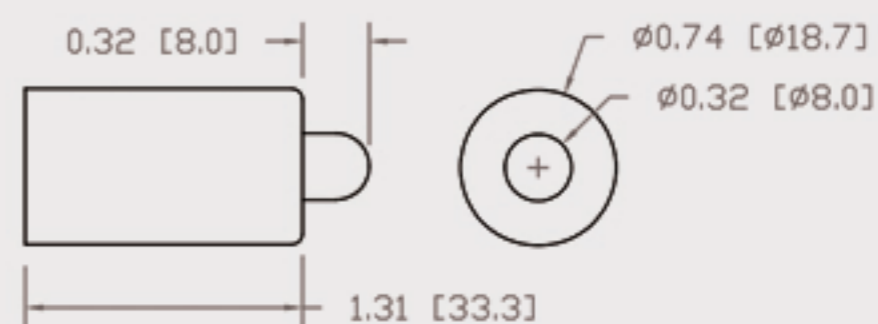

Technical Data Sheets

CUREUV Part No: **191584**

Lamp Type: G36T5L

(A) Total Length: 843mm

(B) Arc Length: 765 mm

(C) Lamp Quartz Diameter : 15 mm

Operating Current: 0.425

Lamp Voltage: 115

Lamp Wattage: 39

Peak UV Output: 253.7nm

Glass Type: Non Ozone

Output UVC Watts: 13

Output $\mu\text{W}/\text{cm}^2$ @ 1m:

Rated Life (hrs): 10,000

Lot Number: _____

Ignition and Seal Certification: _____