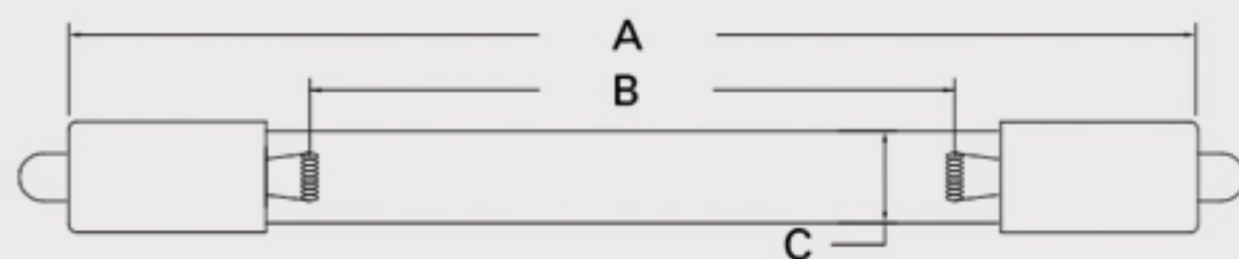

Technical Data Sheets

CUREUV Part No: **191584**

Lamp Type: G36T5L

(A) Total Length: 843mm

(B) Arc Length: 765 mm

(C) Lamp Quartz Diameter : 15 mm

Operating Current: 0.425

Lamp Voltage: 115

Lamp Wattage: 39

Peak UV Output: 253.7nm

Glass Type: Non Ozone

Output UVC Watts: 13

Output $\mu\text{W}/\text{cm}^2$ @ 1m:

Rated Life (hrs): 10,000

Lot Number: _____

Ignition and Seal Certification: _____