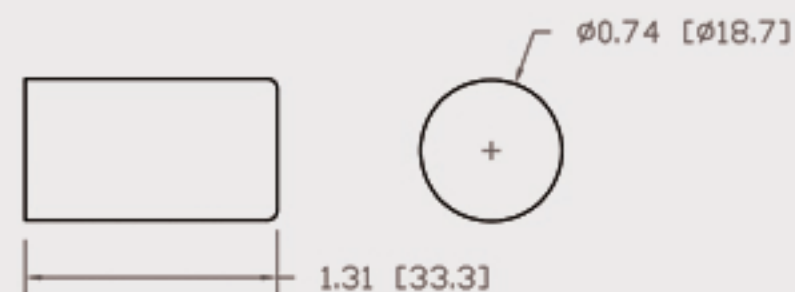

# Technical Data Sheets

CUREUV Part No: **191581**

(A) Total Length: 450 mm

(B) Arc Length: 370 mm

(C) Lamp Quartz Diameter : 15 mm

Operating Current: 0.425

Lamp Voltage: 15.53

Lamp Wattage: 22

Peak UV Output: 253.7nm

Glass Type: Non Ozone

Output UVC Watts: 6.6

Output uW/cm<sup>2</sup> @ 1m: 62

Rated Life (hrs): 10,000

Style: 4 Pin

Style: No Hole Base

Lot Number: \_\_\_\_\_