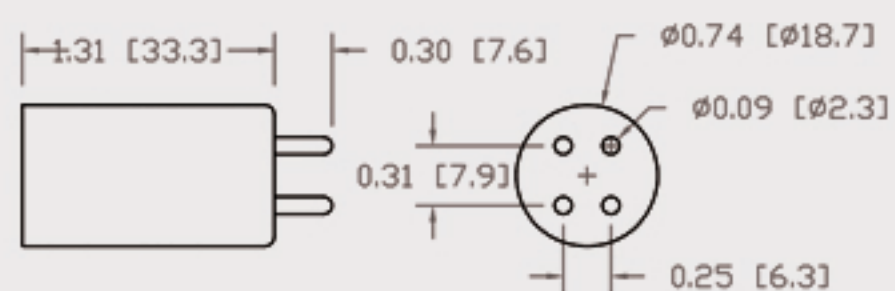

# Technical Data Sheets

CUREUV Part No: **191581**

(A) Total Length: 450 mm

(B) Arc Length: 370 mm

(C) Lamp Quartz Diameter : 15 mm

Operating Current: 0.425

Lamp Voltage: 15.53

Lamp Wattage: 22

Peak UV Output: 253.7nm

Glass Type: Non Ozone

Output UVC Watts: 6.6

Output uW/cm<sup>2</sup> @ 1m: 62

Rated Life (hrs): 10,000

Style: 4 Pin

Style: No Hole Base

Lot Number: \_\_\_\_\_