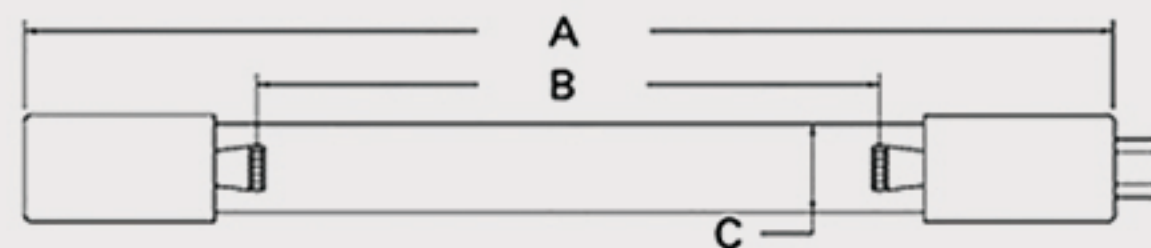

# Technical Data Sheets

CUREUV Part No: **191581**

(A) Total Length: 450 mm

(B) Arc Length: 370 mm

(C) Lamp Quartz Diameter : 15 mm

Operating Current: 0.425

Lamp Voltage: 15.53

Lamp Wattage: 22

Peak UV Output: 253.7nm

Glass Type: Non Ozone

Output UVC Watts: 6.6

Output uW/cm<sup>2</sup> @ 1m: 62

Rated Life (hrs): 10,000

Style: 4 Pin

Style: No Hole Base

Lot Number: \_\_\_\_\_