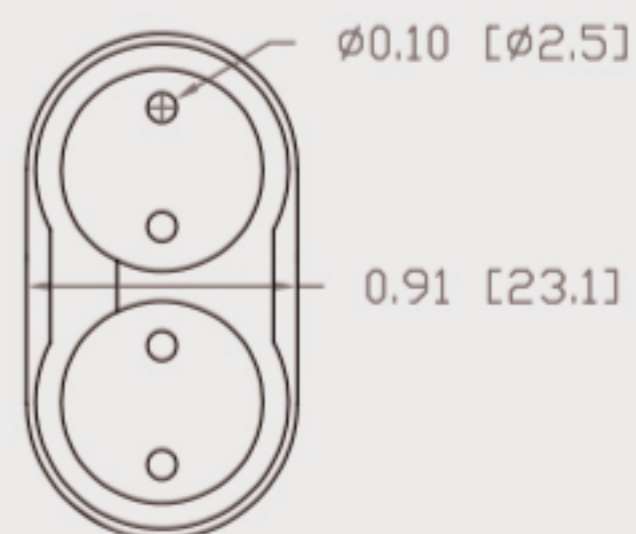

Technical Data Sheets

CUREUV Product No: **191573**

cureuv.com

YOUR UV LIGHT EXPERTS

Lamp Type: TUV-PL-L36W

(A) Total Length:	410mm
(B) Arc Length:	370 mm
(C) Lamp Quartz Diameter :	17mm Twin Tube

Operating Current:	440mA
Lamp Voltage:	105
Lamp Wattage:	36

Peak UV Output:	253.7nm
Glass Type:	Non Ozone

Output UVC Watts:	12
Output $\mu\text{W}/\text{cm}^2$ @ 1m:	
Rated Life (hrs):	10,000

Lot Number: _____

Ignition and Seal Certification: _____

Test Operator: _____ Date: _____