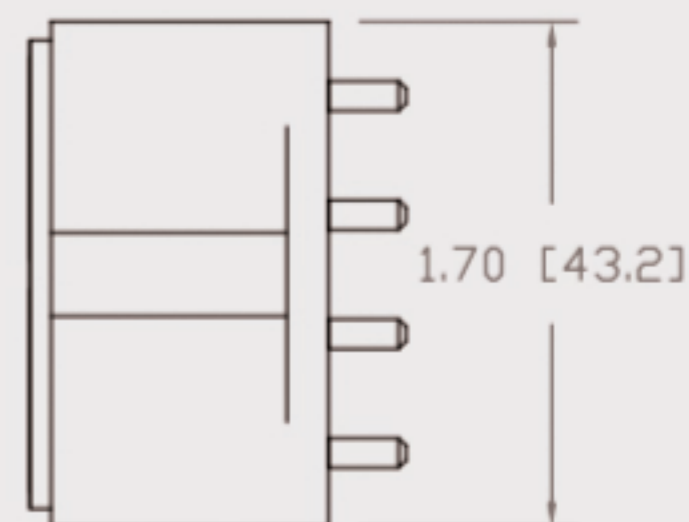

Technical Data Sheets

CUREUV Product No: **191573**

cureuv.com

YOUR UV LIGHT EXPERTS

Lamp Type: TUV-PL-L36W

(A) Total Length:	410mm
(B) Arc Length:	370 mm
(C) Lamp Quartz Diameter :	17mm Twin Tube

Operating Current:	440mA
Lamp Voltage:	105
Lamp Wattage:	36

Peak UV Output:	253.7nm
Glass Type:	Non Ozone

Output UVC Watts:	12
Output $\mu\text{W}/\text{cm}^2$ @ 1m:	
Rated Life (hrs):	10,000

Lot Number: _____

Ignition and Seal Certification: _____

Test Operator: _____ Date: _____