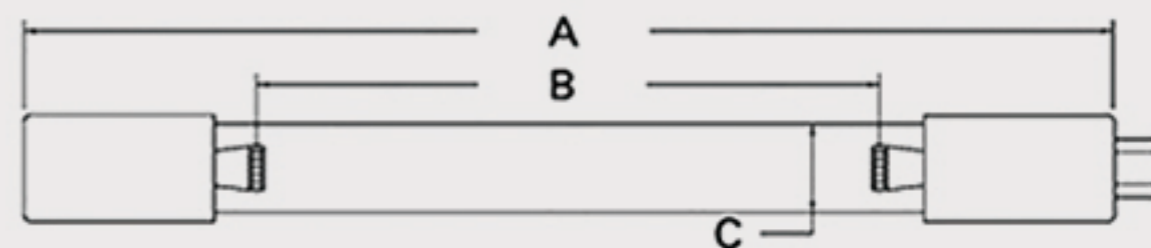

# Technical Data Sheets

CUREUV Part No: **191568**

(A) Total Length: 450 mm

(B) Arc Length: 370 mm

(C) Lamp Quartz Diameter : 15 mm

Operating Current: 0.425

Lamp Voltage: 15.53

Lamp Wattage: 22

Peak UV Output: 253.7nm

Glass Type: Non Ozone

Output UVC Watts: 6.6

Output  $\mu\text{W}/\text{cm}^2$  @ 1m: 62

Rated Life (hrs): 10,000

Style: 4 Pin

Style: No Hole Base

Lot Number: \_\_\_\_\_