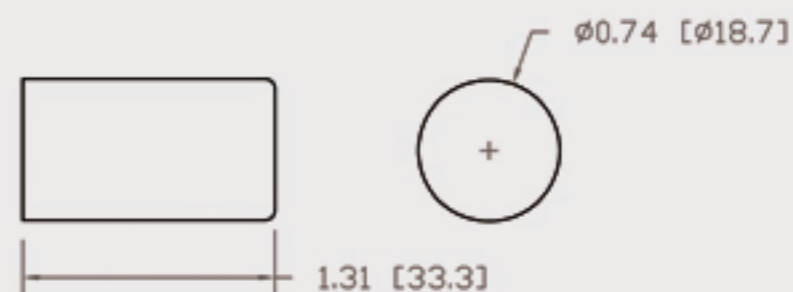

# Technical Data Sheets

CUREUV Part No: **191568**

(A) Total Length: 450 mm

(B) Arc Length: 370 mm

(C) Lamp Quartz Diameter : 15 mm

Operating Current: 0.425

Lamp Voltage: 15.53

Lamp Wattage: 22

Peak UV Output: 253.7nm

Glass Type: Non Ozone

Output UVC Watts: 6.6

Output  $\mu\text{W}/\text{cm}^2$  @ 1m: 62

Rated Life (hrs): 10,000

Style: 4 Pin

Style: No Hole Base

Lot Number: \_\_\_\_\_