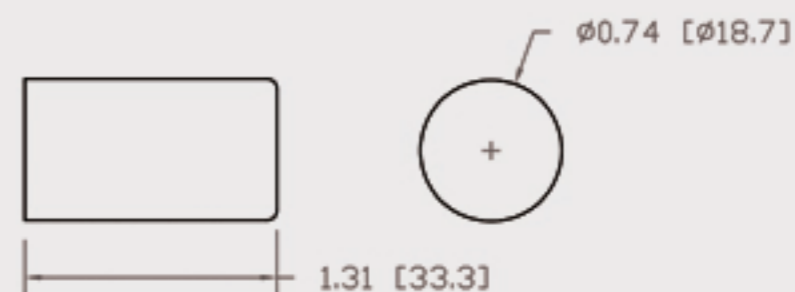

# Technical Data Sheets

CUREUV Part No: **191567**

(A) Total Length: 450 mm

(B) Arc Length: 370 mm

(C) Lamp Quartz Diameter : 15 mm

Operating Current: 0.425

Lamp Voltage: 15.53

Lamp Wattage: 22

Peak UV Output: 253.7nm

Glass Type: Non Ozone

Output UVC Watts: 6.6

Output uW/cm<sup>2</sup> @ 1m: 62

Rated Life (hrs): 10,000

Style: 4 Pin

Style: No Hole Base

Lot Number: \_\_\_\_\_