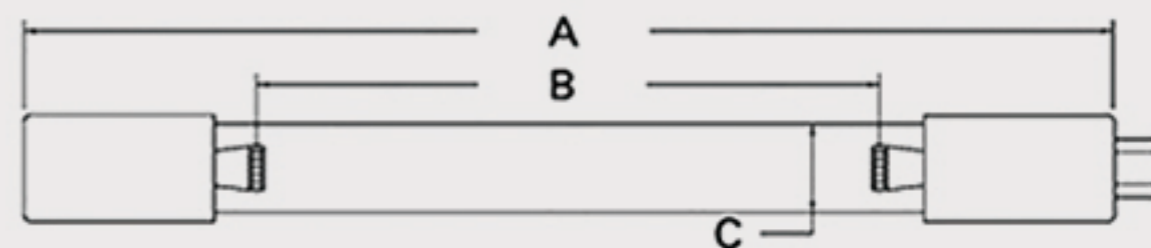

# Technical Data Sheets

CUREUV Part No: **191567**

(A) Total Length: 450 mm

(B) Arc Length: 370 mm

(C) Lamp Quartz Diameter : 15 mm

Operating Current: 0.425

Lamp Voltage: 15.53

Lamp Wattage: 22

Peak UV Output: 253.7nm

Glass Type: Non Ozone

Output UVC Watts: 6.6

Output uW/cm<sup>2</sup> @ 1m: 62

Rated Life (hrs): 10,000

Style: 4 Pin

Style: No Hole Base

Lot Number: \_\_\_\_\_