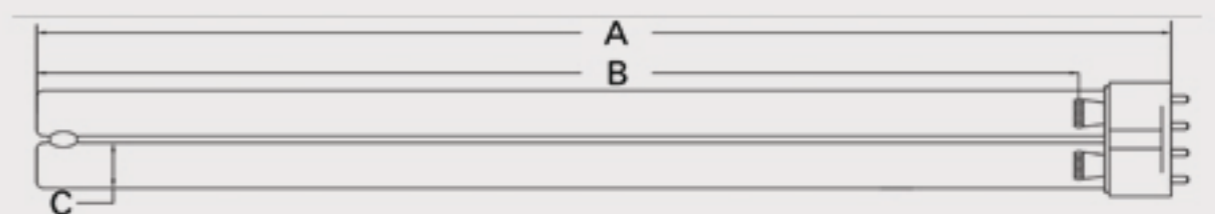

Technical Data Sheet

CUREUV Part No: 191551

Lamp Type: TUV-PL-L55W

(A) Total Length:	535mm
(B) Arc Length:	490 mm
(C) Lamp Quartz Diameter :	17mm Twin Tube

Operating Current:	540mA
Lamp Voltage:	103
Lamp Wattage:	55

Peak UV Output:	253.7nm
Glass Type:	Non Ozone

Output UVC Watts:	17
Output uW/cm ² @ 1m:	
Rated Life (hrs):	10,000

Lot Number: _____

Ignition and Seal Certification: _____

Test Operator: _____ Date: _____