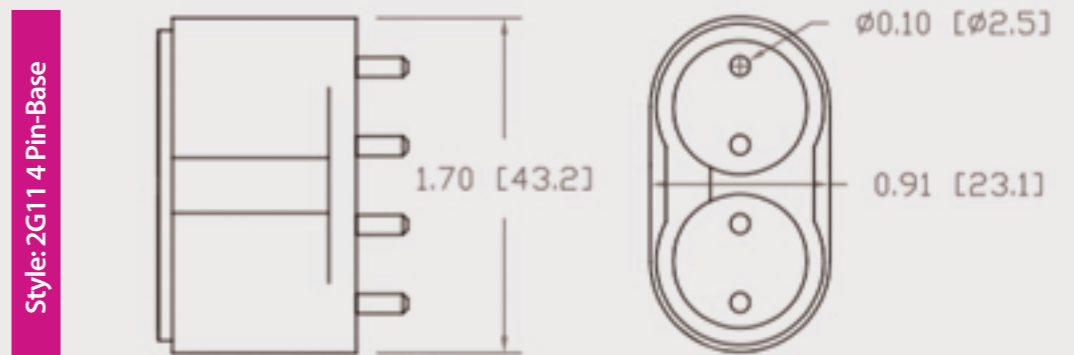

Technical Data Sheet

CUREUV Part No: 191551

Lamp Type: TUV-PL-L55W

(A) Total Length:	535mm
(B) Arc Length:	490 mm
(C) Lamp Quartz Diameter :	17mm Twin Tube

Operating Current:	540mA
Lamp Voltage:	103
Lamp Wattage:	55

Peak UV Output:	253.7nm
Glass Type:	Non Ozone

Output UVC Watts:	17
Output uW/cm ² @ 1m:	
Rated Life (hrs):	10,000

Lot Number: _____

Ignition and Seal Certification: _____

Test Operator: _____ Date: _____